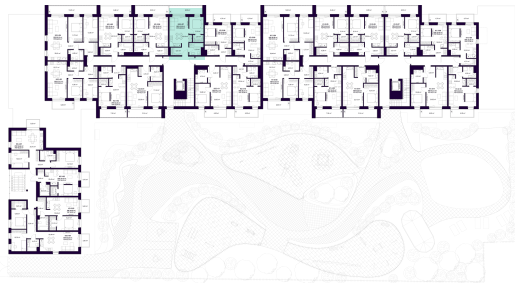

K2-3-07 APARTMENT

Available

FLOOR	3
ROOMS	2
AREA EXCL. PARTITIONS (PBP)	42,30 m ²
AREA INCL. PARTITIONS (PSP)	40,56 m ²
BALKONAS	8,99 m ²
DIRECTION	East

ⓘ The visualisations reflect the vision of the project. The plans are indicative. The apartments are sold without internal partitions.

K2-3-07 APARTMENT

Available

ⓘ The visualisations reflect the vision of the project. The plans are indicative. The apartments are sold without internal partitions.