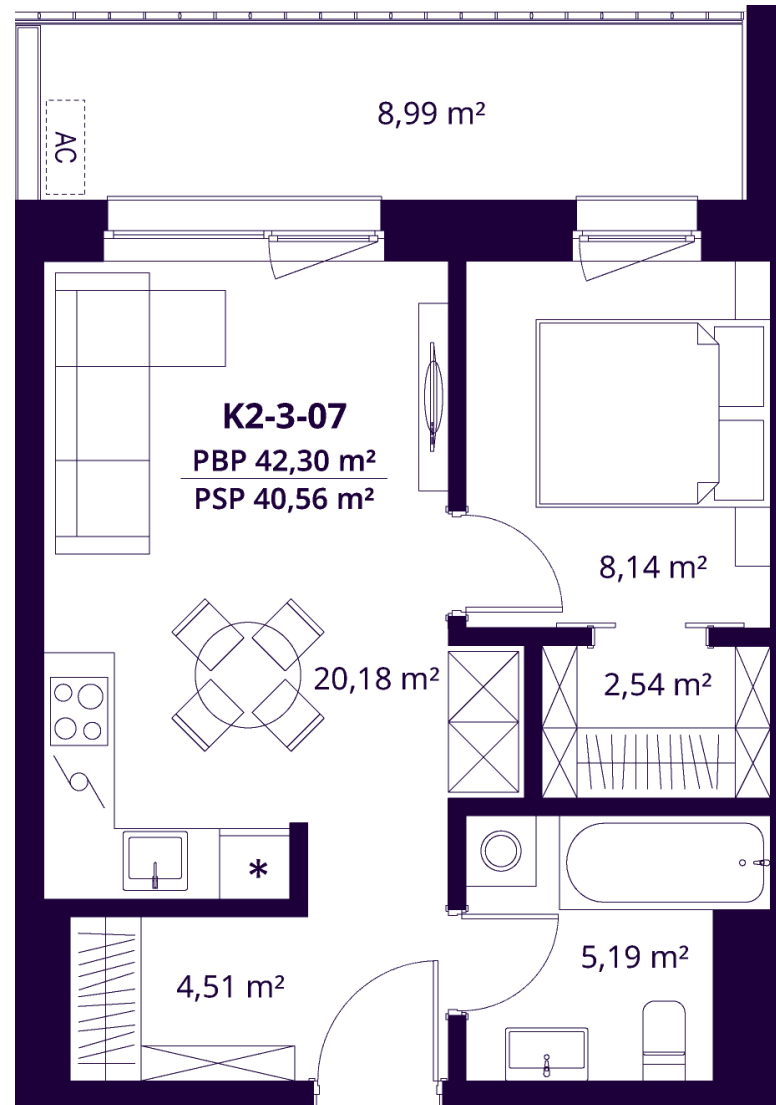

K2-3-07 APARTMENT

Available

FLOOR	3
ROOMS	2
AREA EXCL. PARTITIONS (PBP)	42,30 m ²
AREA INCL. PARTITIONS (PSP)	40,56 m ²
BALKONAS	8,99 m ²
DIRECTION	East

ⓘ The visualisations reflect the vision of the project. The plans are indicative. The apartments are sold without internal partitions.

K2-3-07 APARTMENT

Available

ⓘ The visualisations reflect the vision of the project. The plans are indicative. The apartments are sold without internal partitions.