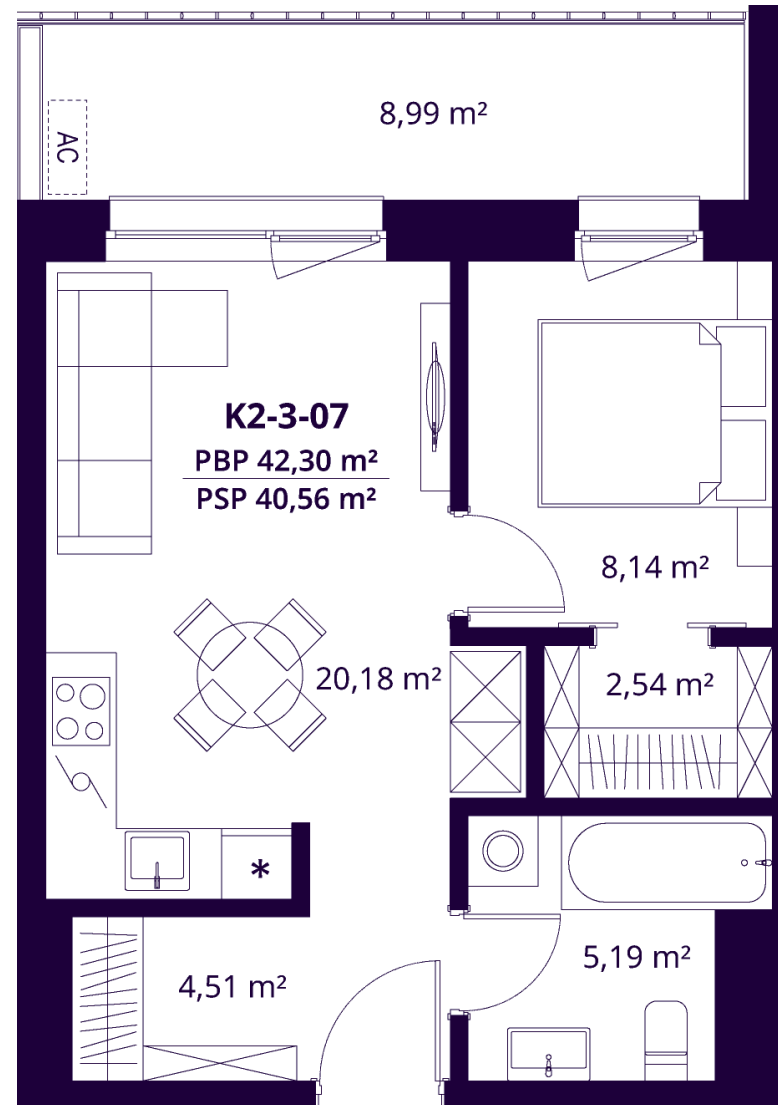

K2-3-07 APARTMENT

Reserved

FLOOR	3
ROOMS	2
AREA EXCL. PARTITIONS (PBP)	42,30 m ²
AREA INCL. PARTITIONS (PSP)	40,56 m ²
BALKONAS	8,99 m ²
DIRECTION	East

ⓘ The visualisations reflect the vision of the project. The plans are indicative. The apartments are sold without internal partitions.

K2-3-07 APARTMENT

Reserved

ⓘ The visualisations reflect the vision of the project. The plans are indicative. The apartments are sold without internal partitions.