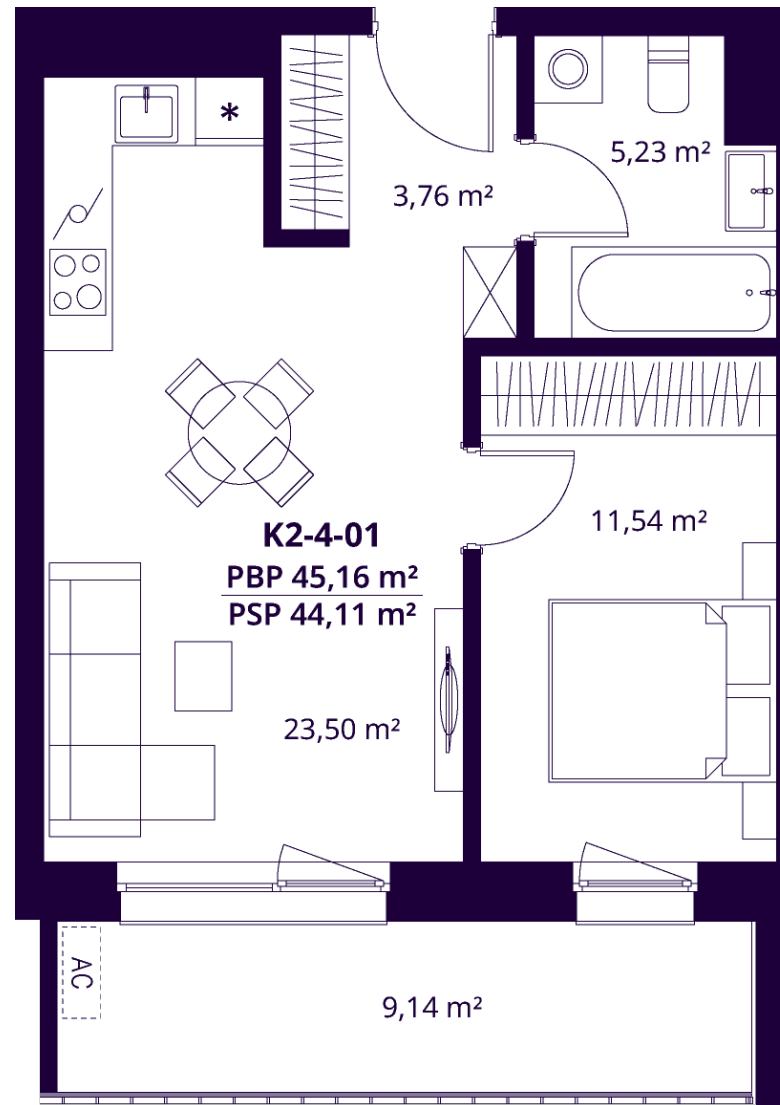

K2-4-01 APARTMENT

Available

FLOOR	4
ROOMS	2
AREA EXCL. PARTITIONS (PBP)	45,16 m ²
AREA INCL. PARTITIONS (PSP)	44,11 m ²
BALKONAS	9,14 m ²
DIRECTION	West

ⓘ The visualisations reflect the vision of the project. The plans are indicative. The apartments are sold without internal partitions.

K2-4-01 APARTMENT

Available

ⓘ The visualisations reflect the vision of the project. The plans are indicative. The apartments are sold without internal partitions.