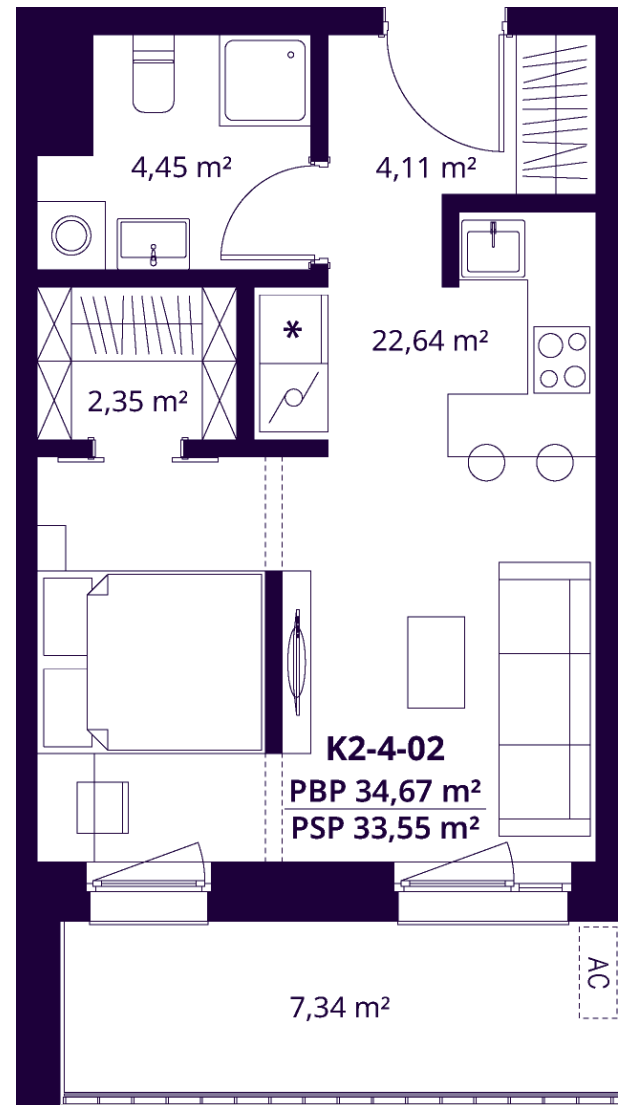

K2-4-02 APARTMENT

Available

FLOOR	4
ROOMS	1,5
AREA EXCL. PARTITIONS (PBP)	34,67 m ²
AREA INCL. PARTITIONS (PSP)	33,55 m ²
BALKONAS	7,34 m ²
DIRECTION	West

ⓘ The visualisations reflect the vision of the project. The plans are indicative. The apartments are sold without internal partitions.

K2-4-02 APARTMENT

Available

ⓘ The visualisations reflect the vision of the project. The plans are indicative. The apartments are sold without internal partitions.