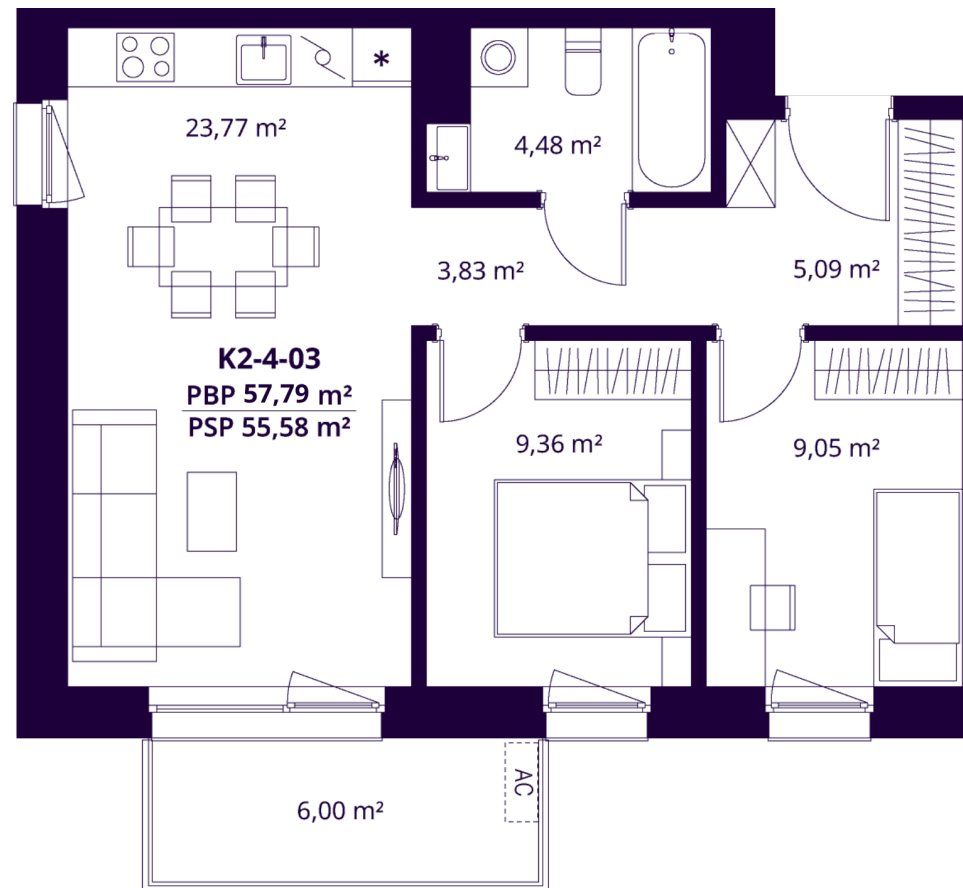

K2-4-03 APARTMENT

Available

FLOOR	4
ROOMS	3
AREA EXCL. PARTITIONS (PBP)	57,79 m ²
AREA INCL. PARTITIONS (PSP)	55,58 m ²
BALKONAS	6,00 m ²
DIRECTION	West

ⓘ The visualisations reflect the vision of the project. The plans are indicative. The apartments are sold without internal partitions.

K2-4-03 APARTMENT

Available

ⓘ The visualisations reflect the vision of the project. The plans are indicative. The apartments are sold without internal partitions.