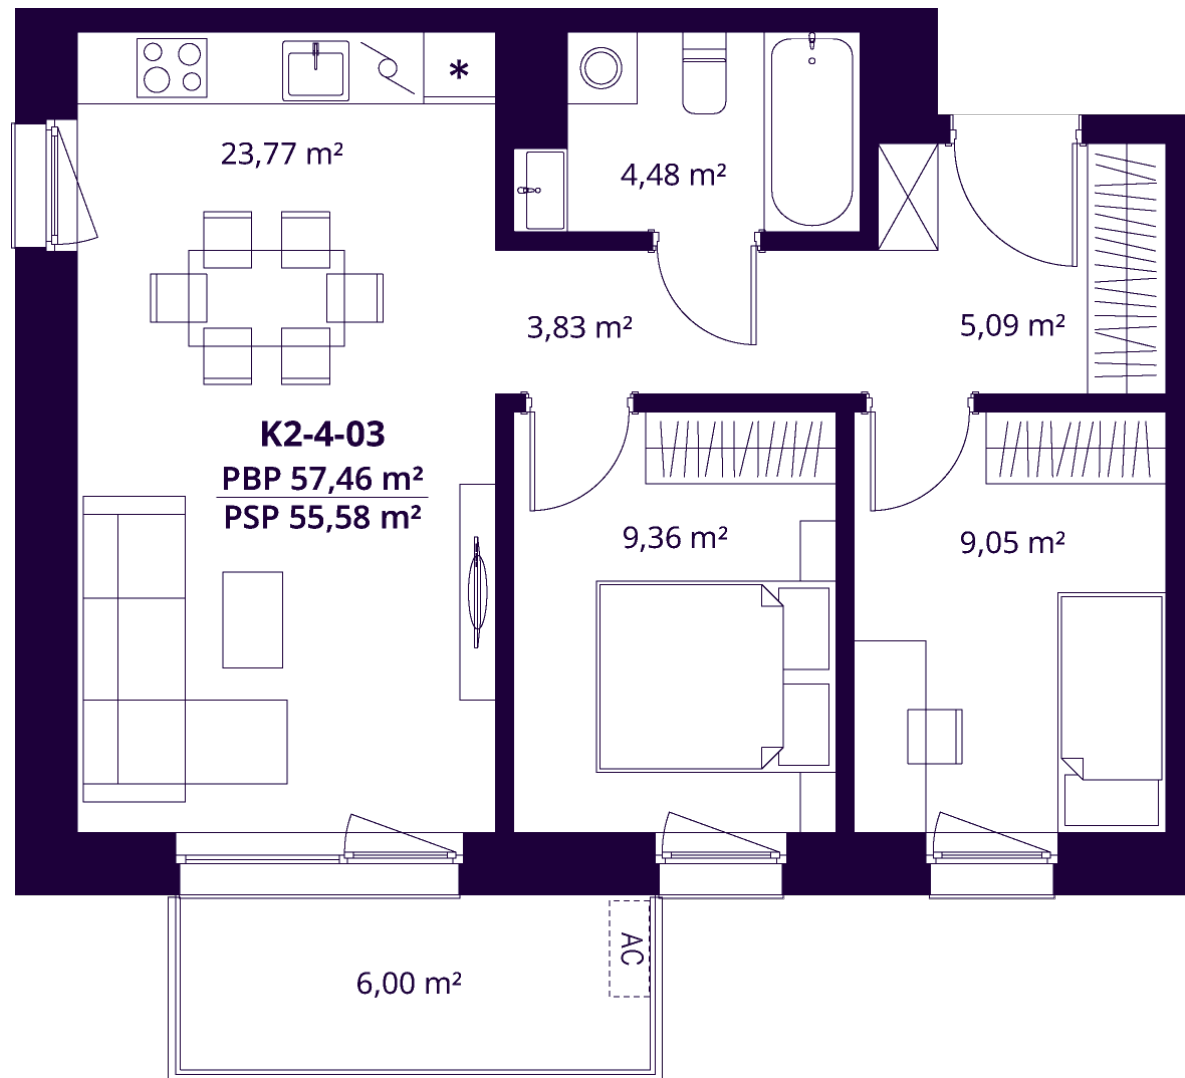

K2-4-03 APARTMENT

Available

FLOOR	4
ROOMS	3
AREA EXCL. PARTITIONS (PBP)	57,46 m ²
AREA INCL. PARTITIONS (PSP)	55,58 m ²
BALKONAS	6,00 m ²
DIRECTION	West

ⓘ The visualisations reflect the vision of the project. The plans are indicative. The apartments are sold without internal partitions.

K2-4-03 APARTMENT

Available

ⓘ The visualisations reflect the vision of the project. The plans are indicative. The apartments are sold without internal partitions.