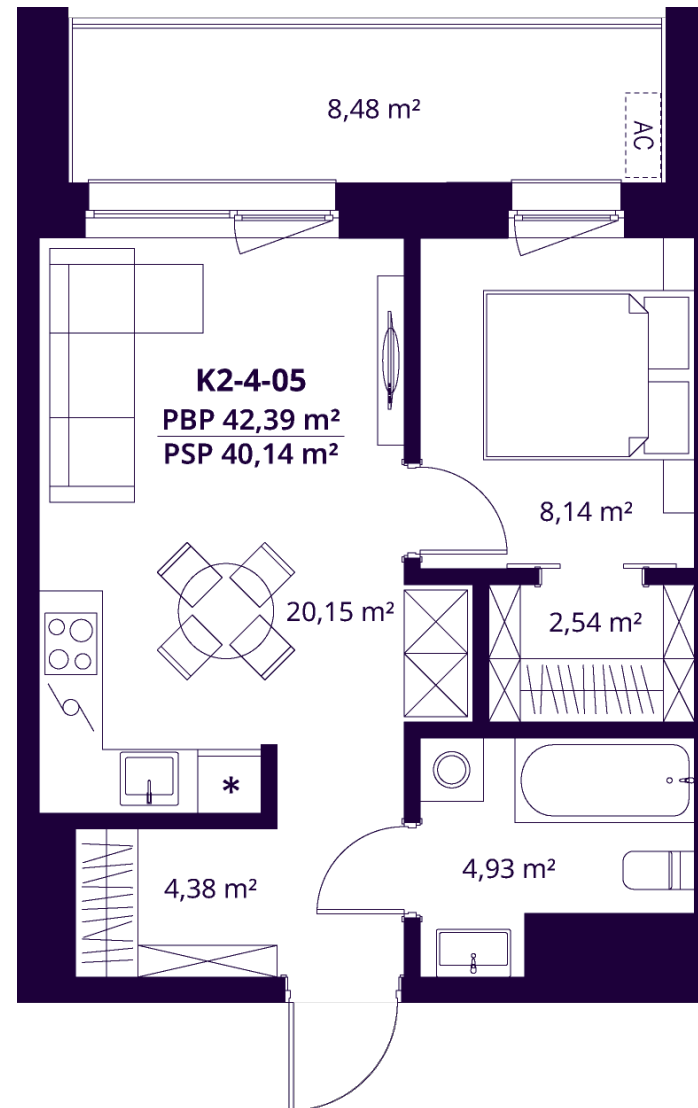

K2-4-05 APARTMENT

Available

| | |
|-----------------------------|----------------------|
| FLOOR | 4 |
| ROOMS | 2 |
| AREA EXCL. PARTITIONS (PBP) | 42,39 m ² |
| AREA INCL. PARTITIONS (PSP) | 40,14 m ² |
| BALKONAS | 8,48 m ² |
| DIRECTION | East |

ⓘ The visualisations reflect the vision of the project. The plans are indicative. The apartments are sold without internal partitions.

K2-4-05 APARTMENT

Available

ⓘ The visualisations reflect the vision of the project. The plans are indicative. The apartments are sold without internal partitions.