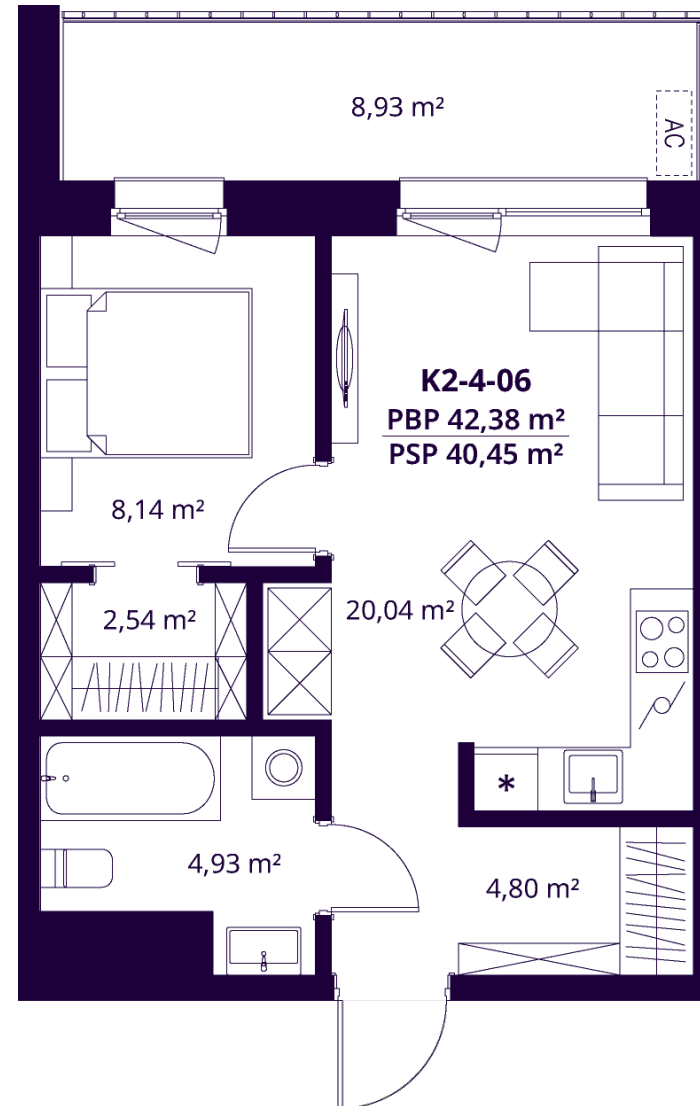

K2-4-06 APARTMENT

Available

FLOOR	4
ROOMS	2
AREA EXCL. PARTITIONS (PBP)	42,38 m ²
AREA INCL. PARTITIONS (PSP)	40,45 m ²
BALKONAS	8,93 m ²
DIRECTION	East

ⓘ The visualisations reflect the vision of the project. The plans are indicative. The apartments are sold without internal partitions.

K2-4-06 APARTMENT

Available

ⓘ The visualisations reflect the vision of the project. The plans are indicative. The apartments are sold without internal partitions.