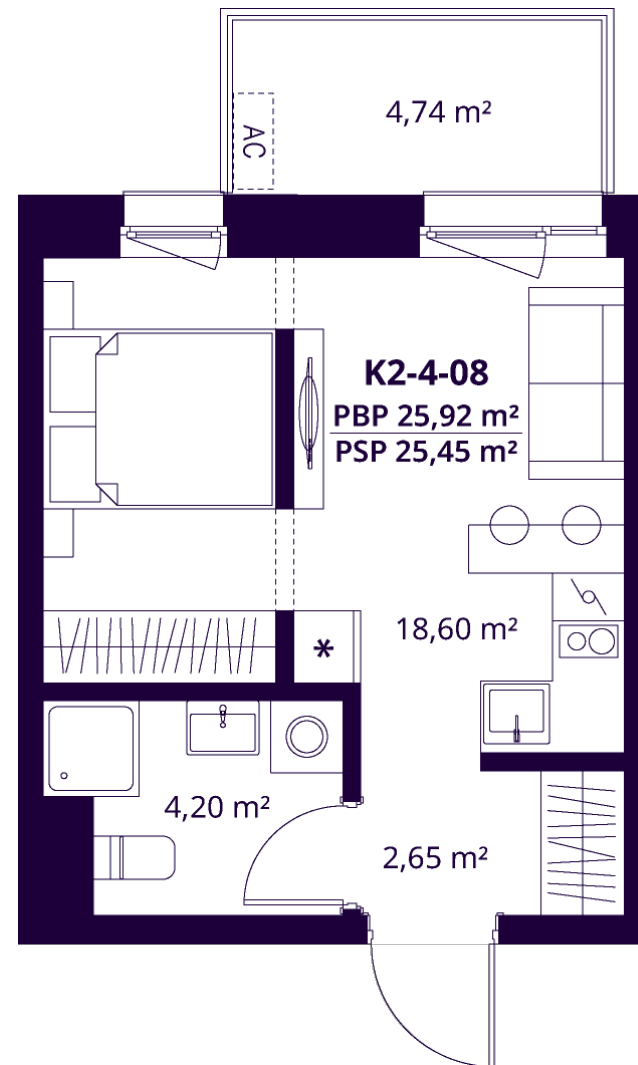

K2-4-08 APARTMENT

Available

FLOOR	4
ROOMS	1,5
AREA EXCL. PARTITIONS (PBP)	25,92 m ²
AREA INCL. PARTITIONS (PSP)	25,45 m ²
BALKONAS	4,74 m ²
DIRECTION	East

ⓘ The visualisations reflect the vision of the project. The plans are indicative. The apartments are sold without internal partitions.

K2-4-08 APARTMENT

Available

ⓘ The visualisations reflect the vision of the project. The plans are indicative. The apartments are sold without internal partitions.