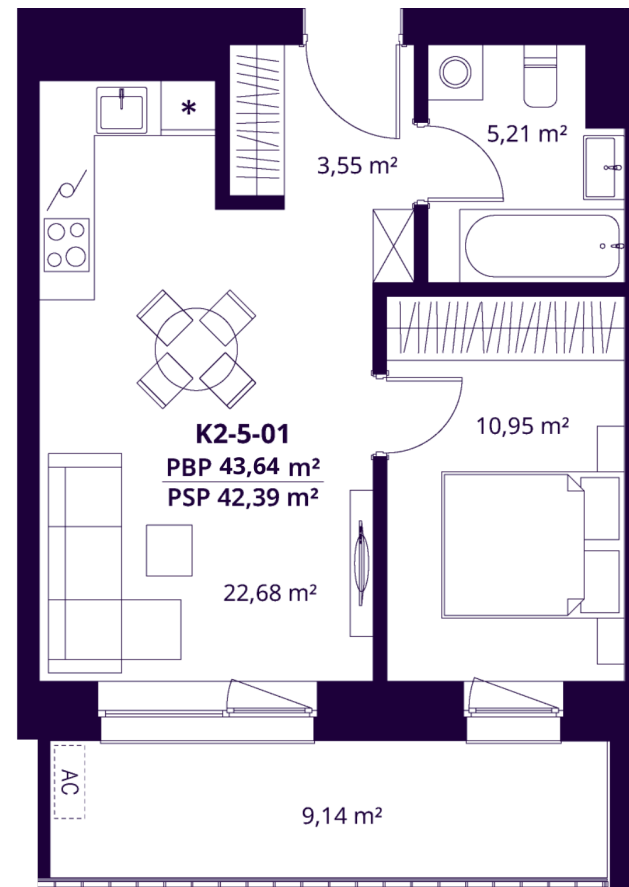

K2-5-01 APARTMENT

Available

FLOOR	5
ROOMS	2
AREA EXCL. PARTITIONS (PBP)	43,64 m ²
AREA INCL. PARTITIONS (PSP)	42,39 m ²
BALKONAS	9,14 m ²
DIRECTION	West

ⓘ The visualisations reflect the vision of the project. The plans are indicative. The apartments are sold without internal partitions.

K2-5-01 APARTMENT

Available

ⓘ The visualisations reflect the vision of the project. The plans are indicative. The apartments are sold without internal partitions.