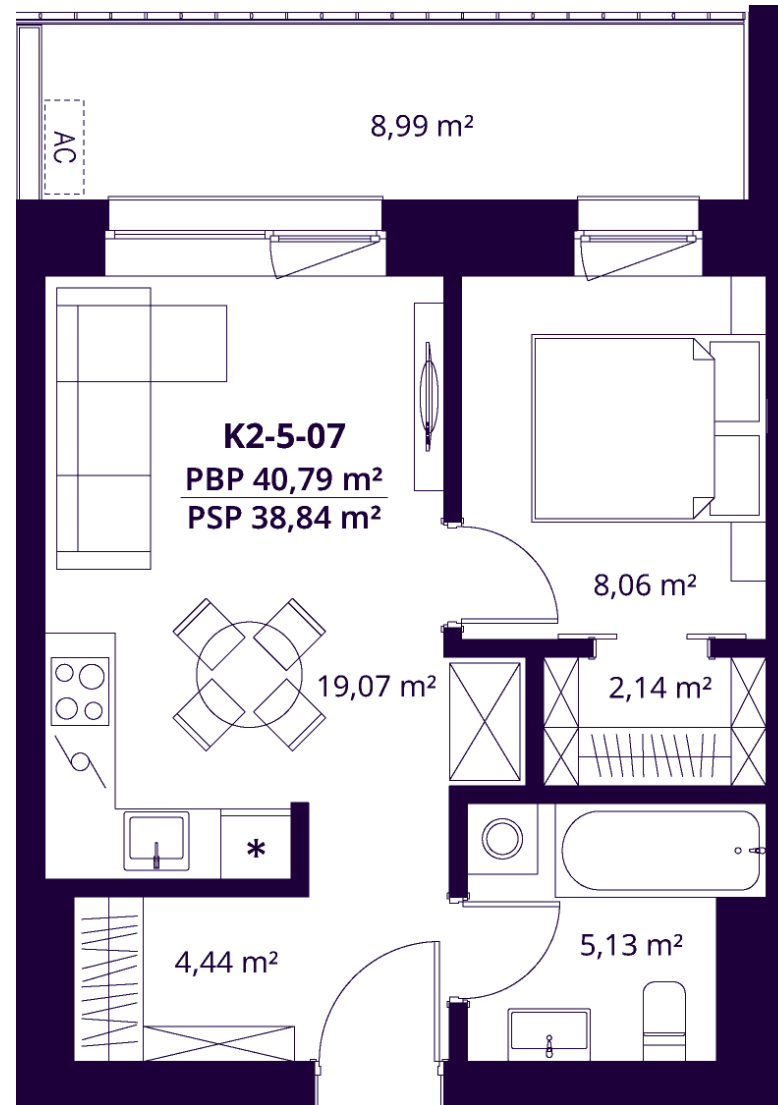

K2-5-07 APARTMENT

Available

FLOOR	5
ROOMS	2
AREA EXCL. PARTITIONS (PBP)	40,79 m ²
AREA INCL. PARTITIONS (PSP)	38,84 m ²
BALKONAS	8,99 m ²
DIRECTION	East

ⓘ The visualisations reflect the vision of the project. The plans are indicative. The apartments are sold without internal partitions.

K2-5-07 APARTMENT

Available

ⓘ The visualisations reflect the vision of the project. The plans are indicative. The apartments are sold without internal partitions.