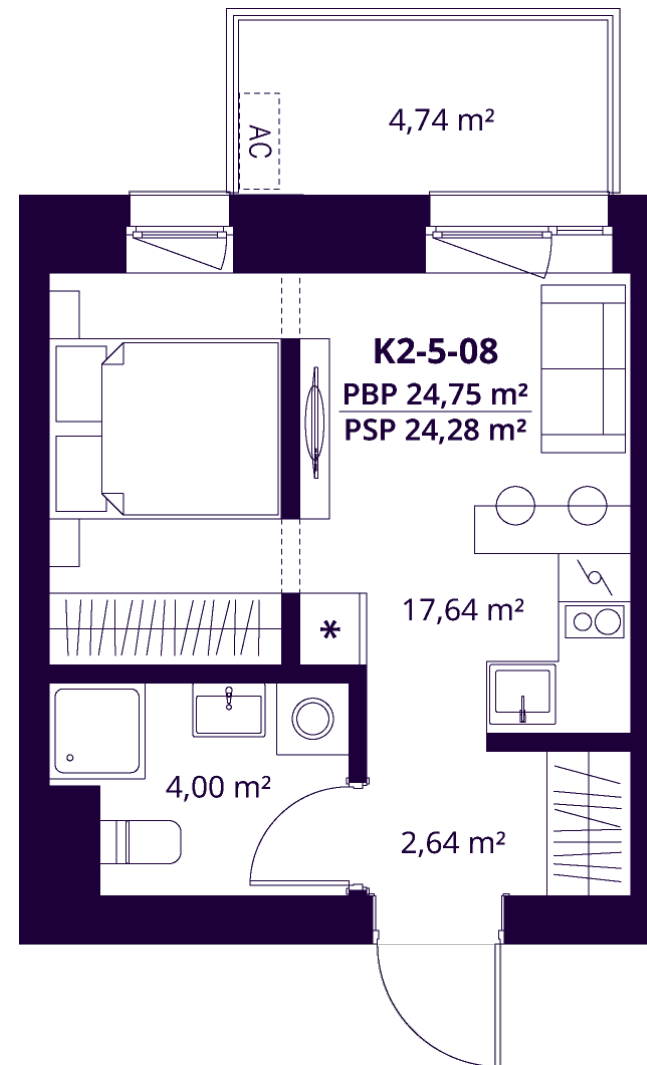

K2-5-08 APARTMENT

Available

FLOOR	5
ROOMS	1,5
AREA EXCL. PARTITIONS (PBP)	24,75 m ²
AREA INCL. PARTITIONS (PSP)	24,28 m ²
BALKONAS	4,74 m ²
DIRECTION	East

ⓘ The visualisations reflect the vision of the project. The plans are indicative. The apartments are sold without internal partitions.

K2-5-08 APARTMENT

Available

ⓘ The visualisations reflect the vision of the project. The plans are indicative. The apartments are sold without internal partitions.