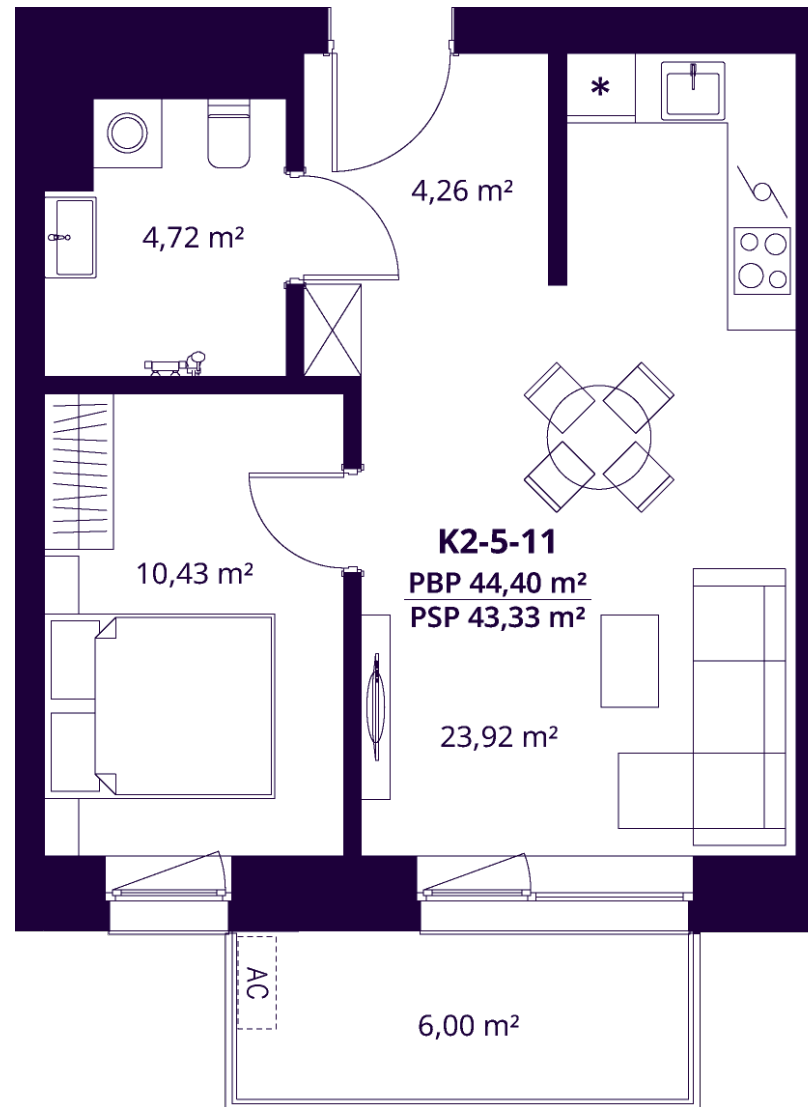

K2-5-11 APARTMENT

Available

FLOOR	5
ROOMS	2
AREA EXCL. PARTITIONS (PBP)	44,40 m ²
AREA INCL. PARTITIONS (PSP)	43,33 m ²
BALKONAS	6,00 m ²
DIRECTION	West

ⓘ The visualisations reflect the vision of the project. The plans are indicative. The apartments are sold without internal partitions.

K2-5-11 APARTMENT

Available

ⓘ The visualisations reflect the vision of the project. The plans are indicative. The apartments are sold without internal partitions.