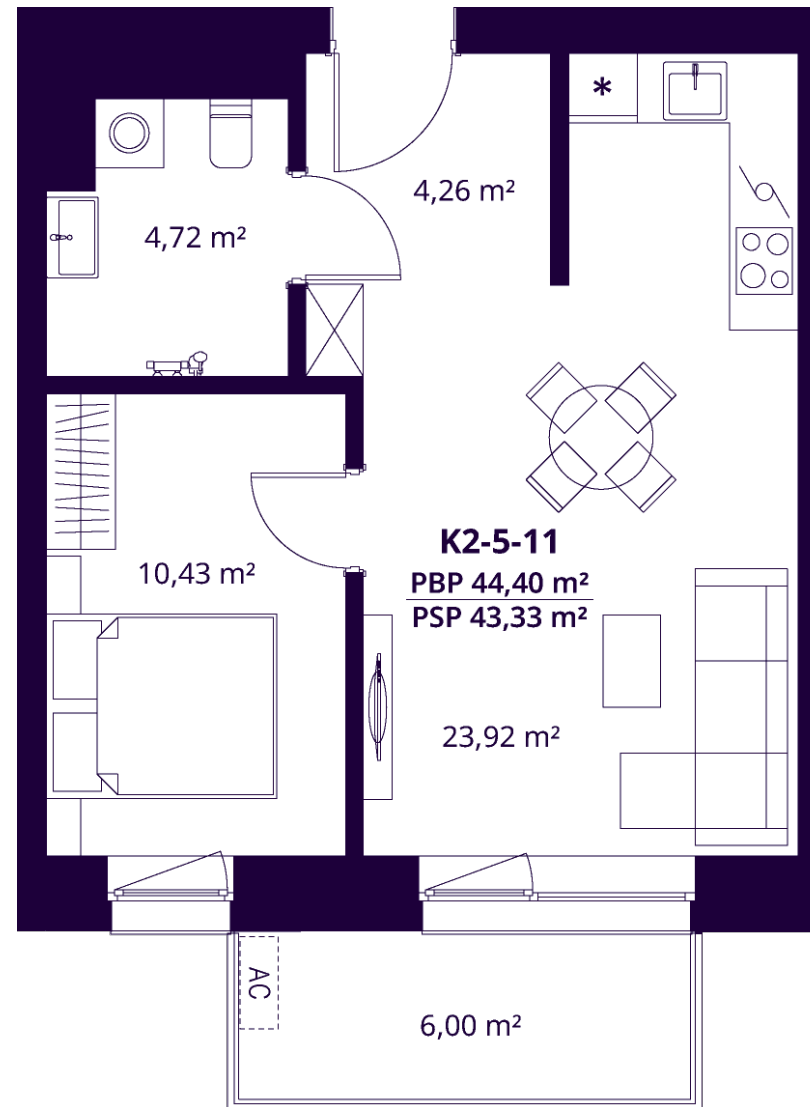

K2-5-11 APARTMENT

Available

FLOOR	5
ROOMS	2
AREA EXCL. PARTITIONS (PBP)	44,40 m ²
AREA INCL. PARTITIONS (PSP)	43,33 m ²
BALKONAS	6,00 m ²
DIRECTION	West

ⓘ The visualisations reflect the vision of the project. The plans are indicative. The apartments are sold without internal partitions.

K2-5-11 APARTMENT

Available

ⓘ The visualisations reflect the vision of the project. The plans are indicative. The apartments are sold without internal partitions.