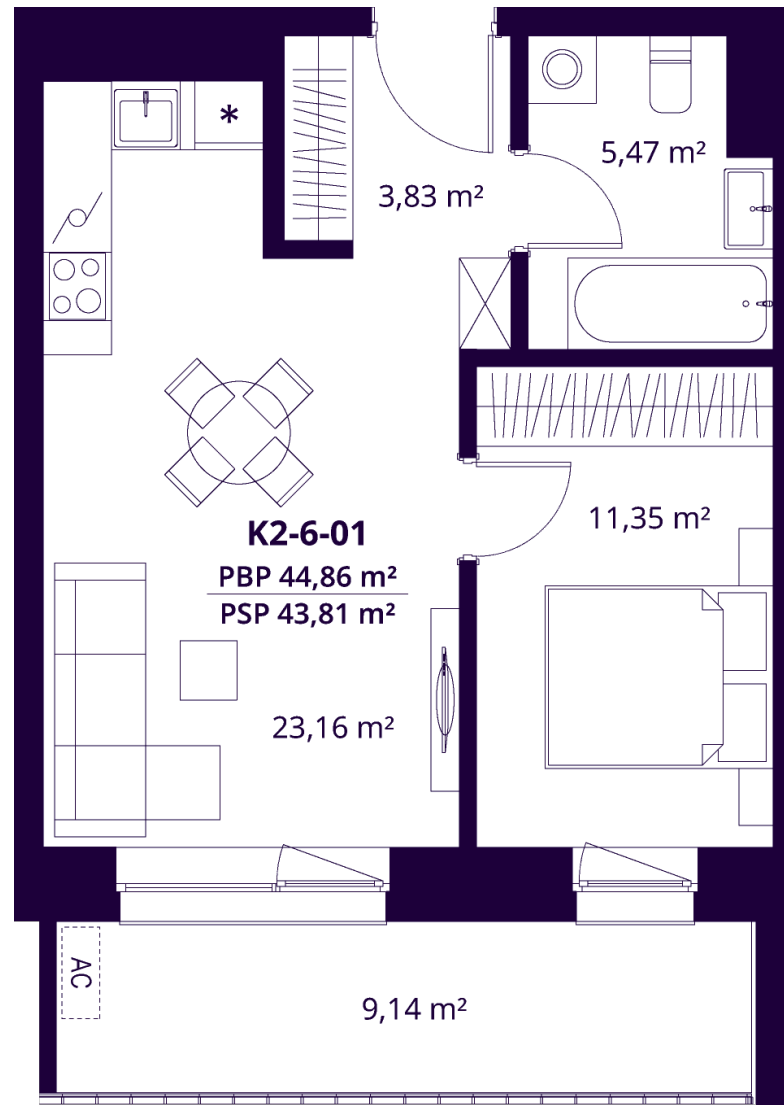

K2-6-01 APARTMENT

Available

FLOOR	6
ROOMS	2
AREA EXCL. PARTITIONS (PBP)	44,86 m ²
AREA INCL. PARTITIONS (PSP)	43,81 m ²
BALKONAS	9,14 m ²
DIRECTION	West

ⓘ The visualisations reflect the vision of the project. The plans are indicative. The apartments are sold without internal partitions.

K2-6-01 APARTMENT

Available

ⓘ The visualisations reflect the vision of the project. The plans are indicative. The apartments are sold without internal partitions.