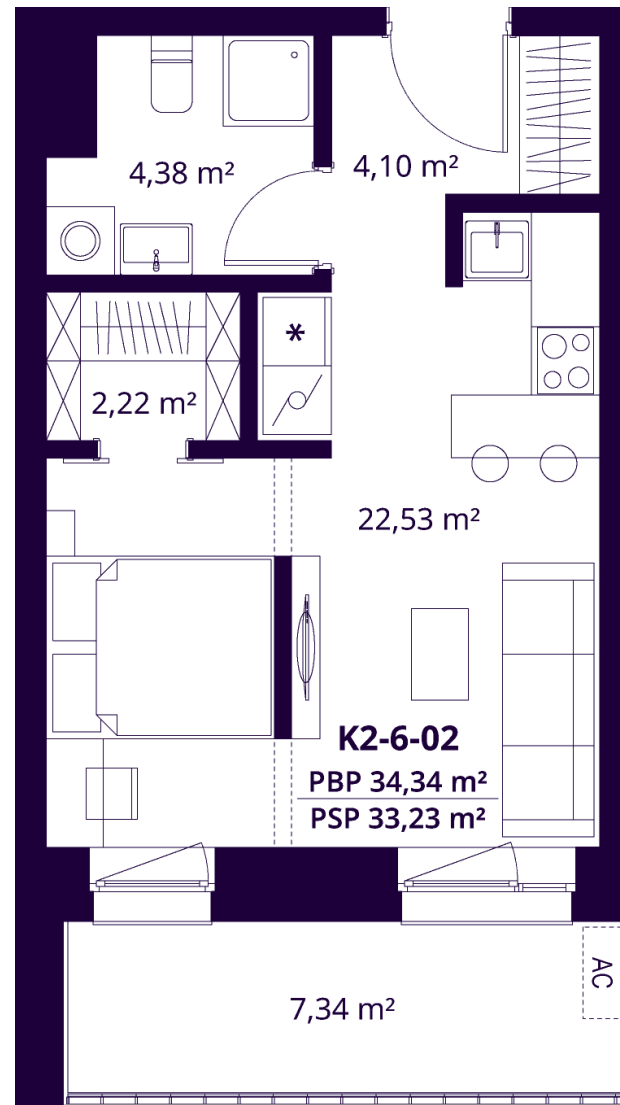

K2-6-02 APARTMENT

Available

FLOOR	6
ROOMS	1,5
AREA EXCL. PARTITIONS (PBP)	34,34 m ²
AREA INCL. PARTITIONS (PSP)	33,23 m ²
BALKONAS	7,34 m ²
DIRECTION	West

ⓘ The visualisations reflect the vision of the project. The plans are indicative. The apartments are sold without internal partitions.

K2-6-02 APARTMENT

Available

ⓘ The visualisations reflect the vision of the project. The plans are indicative. The apartments are sold without internal partitions.