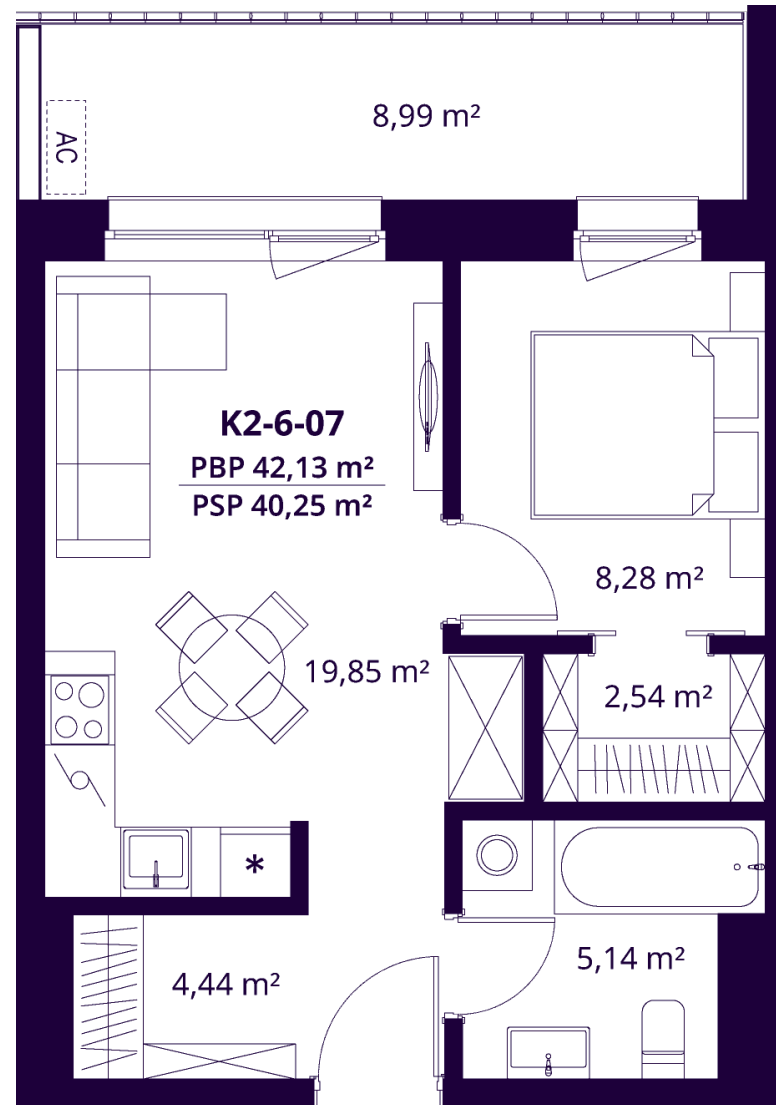

K2-6-07 APARTMENT

Available

FLOOR	6
ROOMS	2
AREA EXCL. PARTITIONS (PBP)	42,13 m ²
AREA INCL. PARTITIONS (PSP)	40,25 m ²
BALKONAS	8,99 m ²
DIRECTION	East

ⓘ The visualisations reflect the vision of the project. The plans are indicative. The apartments are sold without internal partitions.

K2-6-07 APARTMENT

Available

ⓘ The visualisations reflect the vision of the project. The plans are indicative. The apartments are sold without internal partitions.