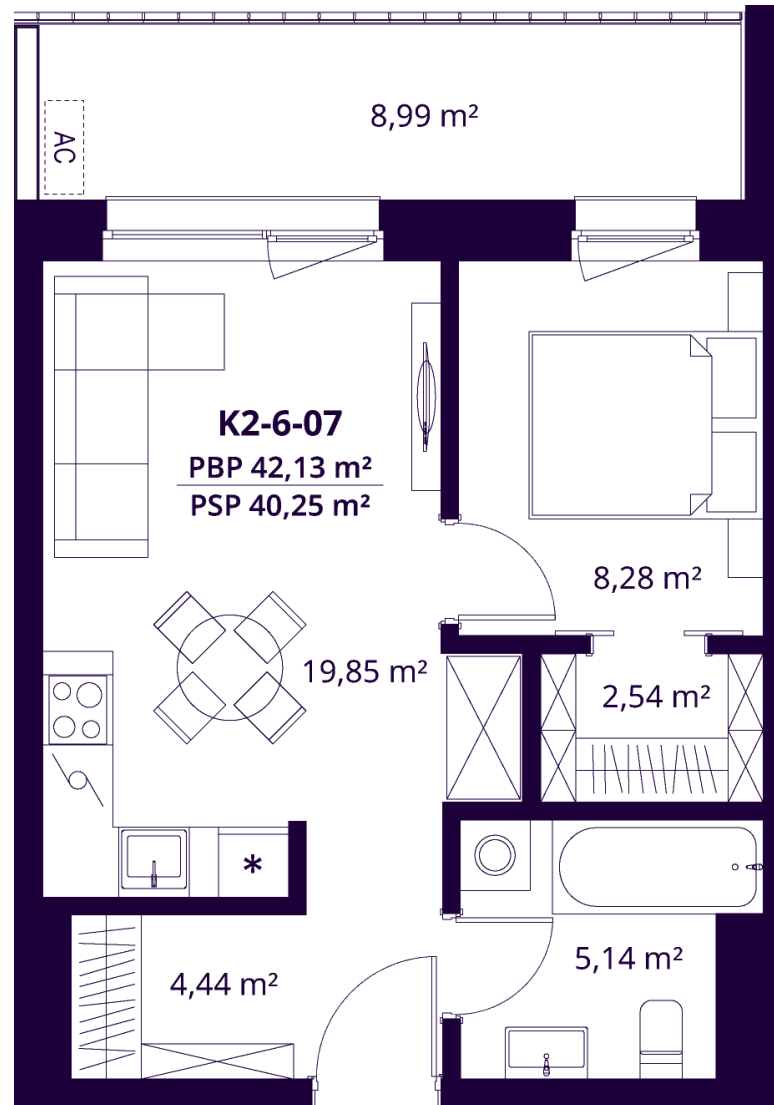

K2-6-07 APARTMENT

Available

FLOOR	6
ROOMS	2
AREA EXCL. PARTITIONS (PBP)	42,13 m ²
AREA INCL. PARTITIONS (PSP)	40,25 m ²
BALKONAS	8,99 m ²
DIRECTION	East

ⓘ The visualisations reflect the vision of the project. The plans are indicative. The apartments are sold without internal partitions.

K2-6-07 APARTMENT

Available

ⓘ The visualisations reflect the vision of the project. The plans are indicative. The apartments are sold without internal partitions.