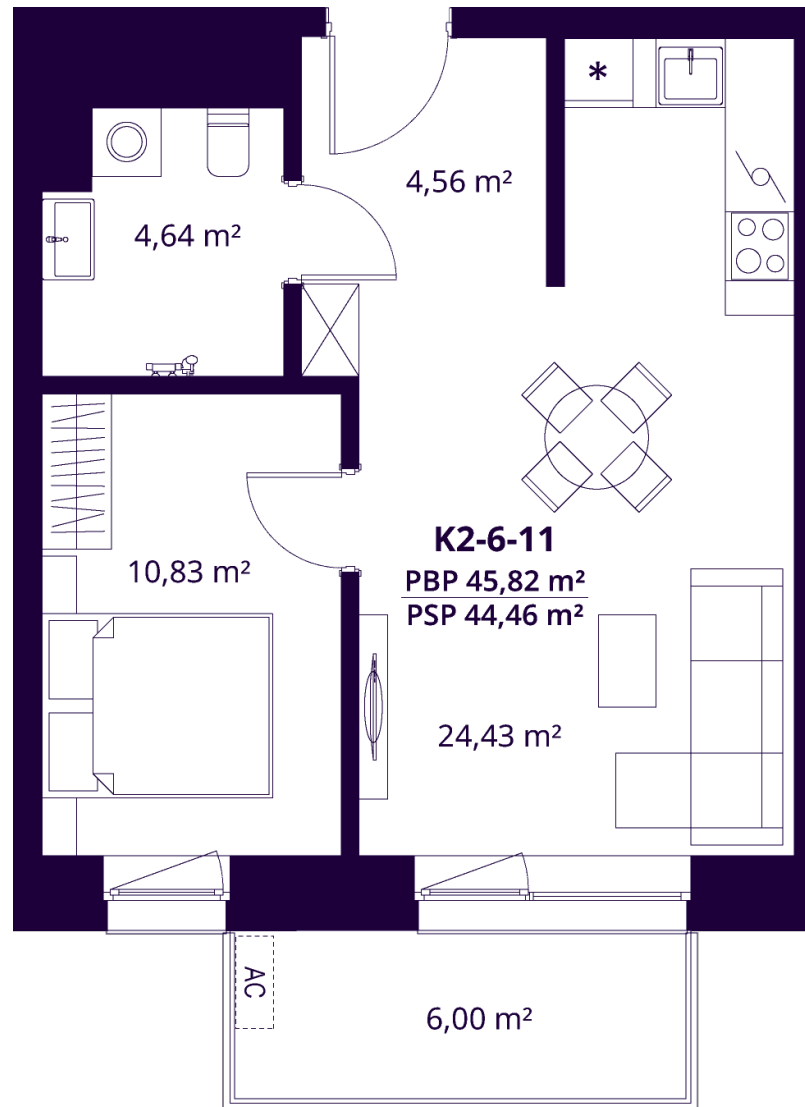

K2-6-11 APARTMENT

Available

FLOOR	6
ROOMS	2
AREA EXCL. PARTITIONS (PBP)	45,82 m ²
AREA INCL. PARTITIONS (PSP)	44,46 m ²
BALKONAS	6,00 m ²
DIRECTION	West

ⓘ The visualisations reflect the vision of the project. The plans are indicative. The apartments are sold without internal partitions.

K2-6-11 APARTMENT

Available

ⓘ The visualisations reflect the vision of the project. The plans are indicative. The apartments are sold without internal partitions.