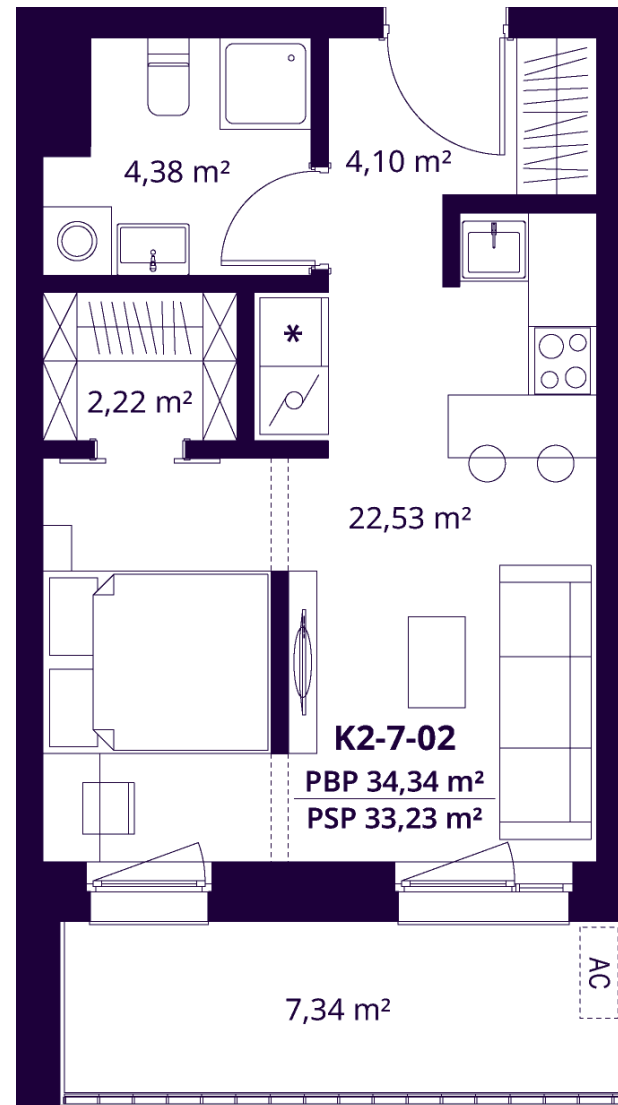

K2-7-02 APARTMENT

Available

FLOOR	7
ROOMS	1,5
AREA EXCL. PARTITIONS (PBP)	34,34 m ²
AREA INCL. PARTITIONS (PSP)	33,23 m ²
BALKONAS	7,34 m ²
DIRECTION	West

ⓘ The visualisations reflect the vision of the project. The plans are indicative. The apartments are sold without internal partitions.

K2-7-02 APARTMENT

Available

ⓘ The visualisations reflect the vision of the project. The plans are indicative. The apartments are sold without internal partitions.