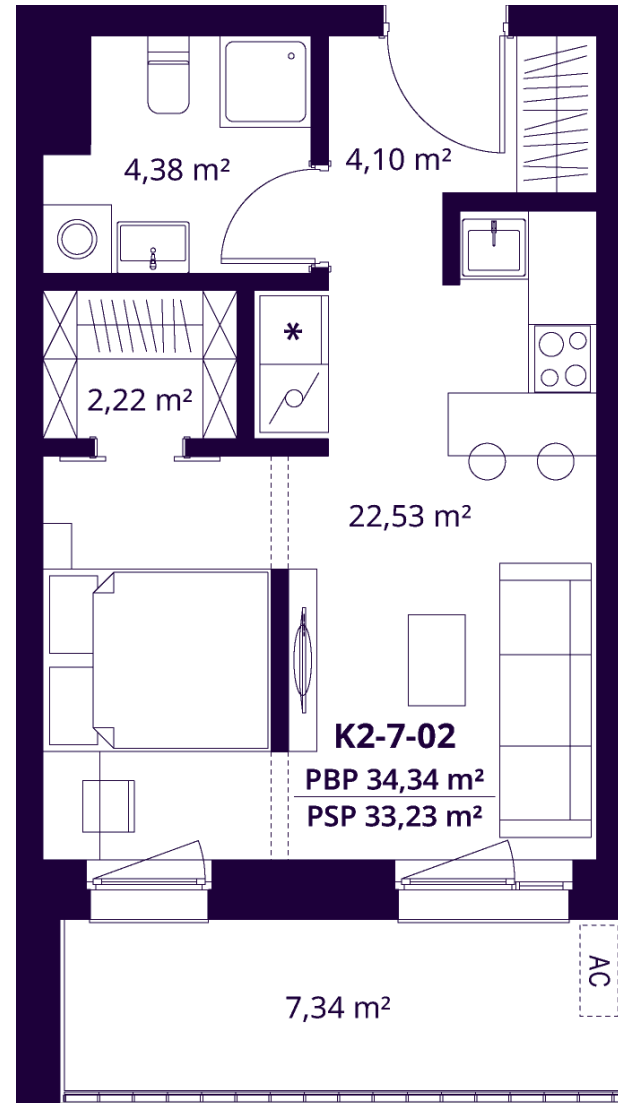

K2-7-02 APARTMENT

Available

FLOOR	7
ROOMS	1,5
AREA EXCL. PARTITIONS (PBP)	34,34 m ²
AREA INCL. PARTITIONS (PSP)	33,23 m ²
BALKONAS	7,34 m ²
DIRECTION	West

ⓘ The visualisations reflect the vision of the project. The plans are indicative. The apartments are sold without internal partitions.

K2-7-02 APARTMENT

Available

ⓘ The visualisations reflect the vision of the project. The plans are indicative. The apartments are sold without internal partitions.