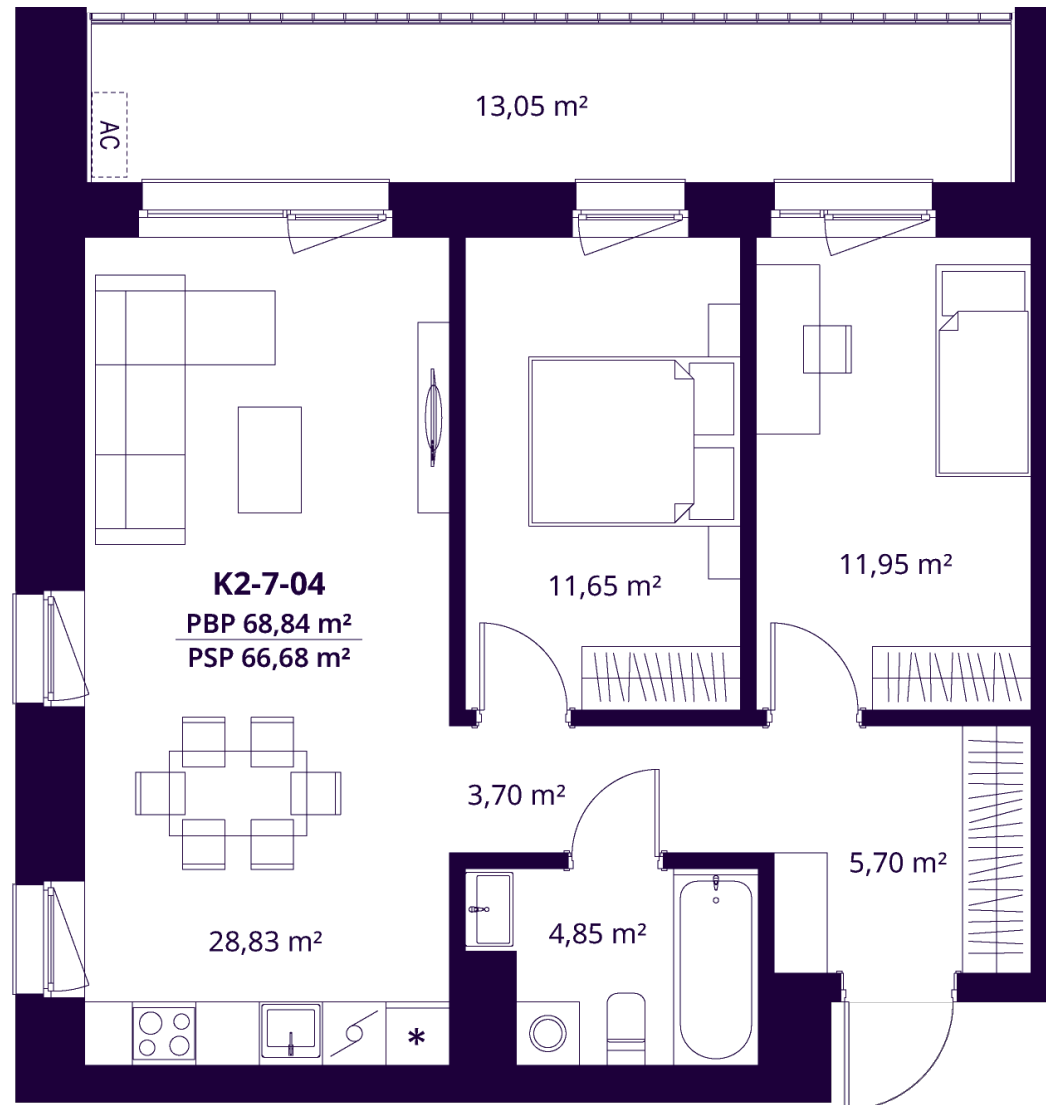

K2-7-04 APARTMENT

Available

FLOOR	7
ROOMS	3
AREA EXCL. PARTITIONS (PBP)	68,84 m ²
AREA INCL. PARTITIONS (PSP)	66,68 m ²
BALKONAS	13,00 m ²
DIRECTION	East

ⓘ The visualisations reflect the vision of the project. The plans are indicative. The apartments are sold without internal partitions.

K2-7-04 APARTMENT

Available

ⓘ The visualisations reflect the vision of the project. The plans are indicative. The apartments are sold without internal partitions.