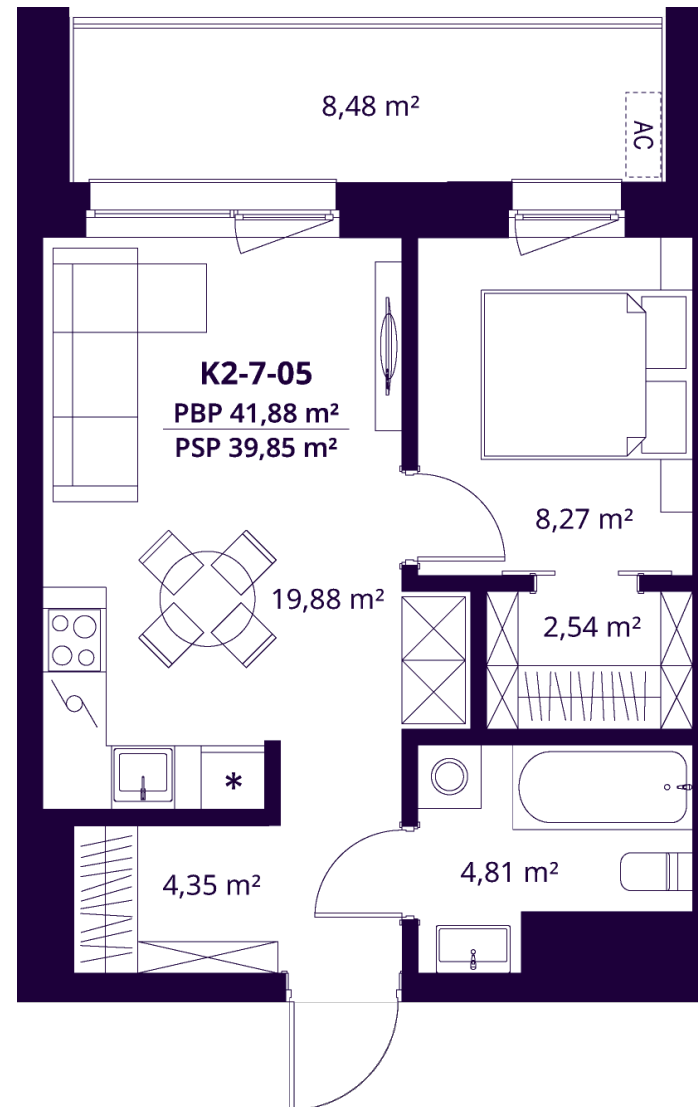

K2-7-05 APARTMENT

Available

| | |
|-----------------------------|----------------------|
| FLOOR | 7 |
| ROOMS | 2 |
| AREA EXCL. PARTITIONS (PBP) | 41,88 m ² |
| AREA INCL. PARTITIONS (PSP) | 39,85 m ² |
| BALKONAS | 8,48 m ² |
| DIRECTION | East |

ⓘ The visualisations reflect the vision of the project. The plans are indicative. The apartments are sold without internal partitions.

K2-7-05 APARTMENT

Available

ⓘ The visualisations reflect the vision of the project. The plans are indicative. The apartments are sold without internal partitions.