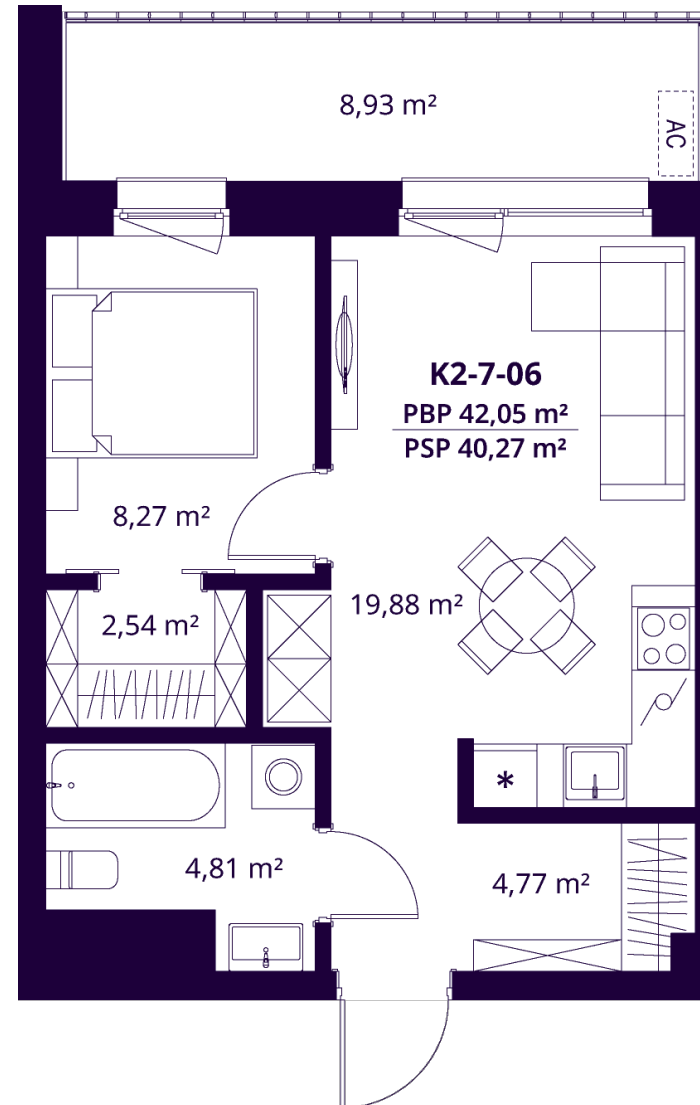

K2-7-06 APARTMENT

Available

FLOOR	7
ROOMS	2
AREA EXCL. PARTITIONS (PBP)	42,05 m ²
AREA INCL. PARTITIONS (PSP)	40,27 m ²
BALKONAS	8,93 m ²
DIRECTION	East

ⓘ The visualisations reflect the vision of the project. The plans are indicative. The apartments are sold without internal partitions.

K2-7-06 APARTMENT

Available

ⓘ The visualisations reflect the vision of the project. The plans are indicative. The apartments are sold without internal partitions.