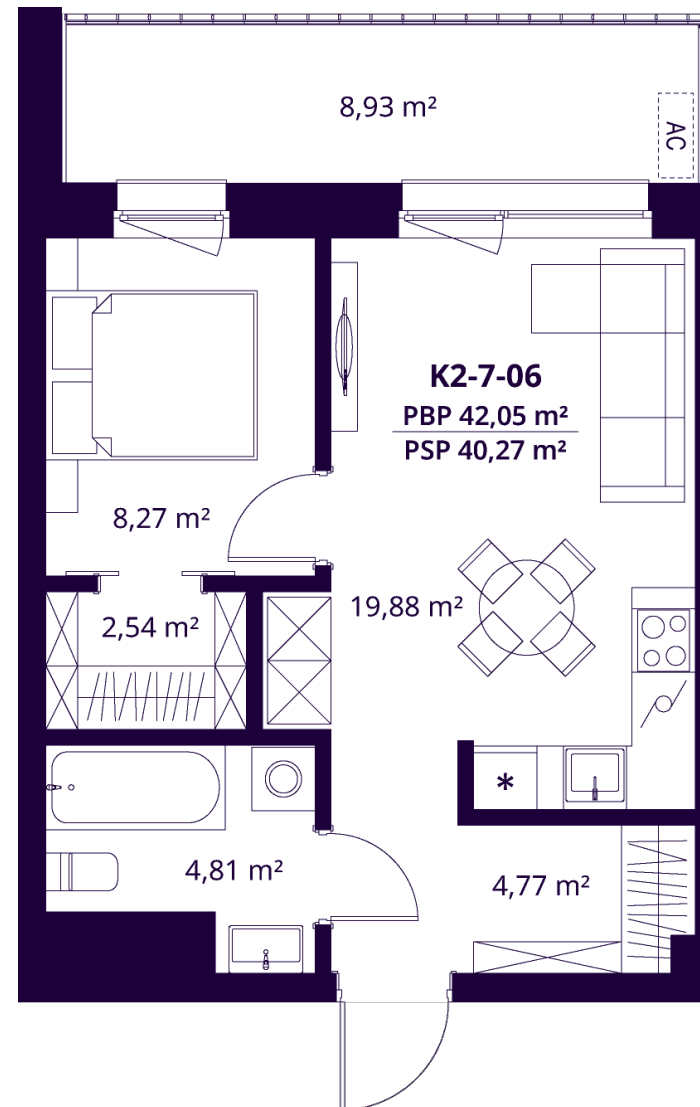

K2-7-06 APARTMENT

Available

FLOOR	7
ROOMS	2
AREA EXCL. PARTITIONS (PBP)	42,05 m ²
AREA INCL. PARTITIONS (PSP)	40,27 m ²
BALKONAS	8,93 m ²
DIRECTION	East

ⓘ The visualisations reflect the vision of the project. The plans are indicative. The apartments are sold without internal partitions.

K2-7-06 APARTMENT

Available

ⓘ The visualisations reflect the vision of the project. The plans are indicative. The apartments are sold without internal partitions.