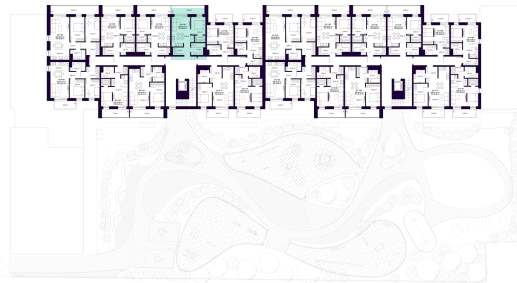

K2-7-07 APARTMENT

Available

FLOOR	7
ROOMS	2
AREA EXCL. PARTITIONS (PBP)	42,13 m ²
AREA INCL. PARTITIONS (PSP)	40,25 m ²
BALKONAS	8,99 m ²
DIRECTION	East

ⓘ The visualisations reflect the vision of the project. The plans are indicative. The apartments are sold without internal partitions.

K2-7-07 APARTMENT

Available

ⓘ The visualisations reflect the vision of the project. The plans are indicative. The apartments are sold without internal partitions.