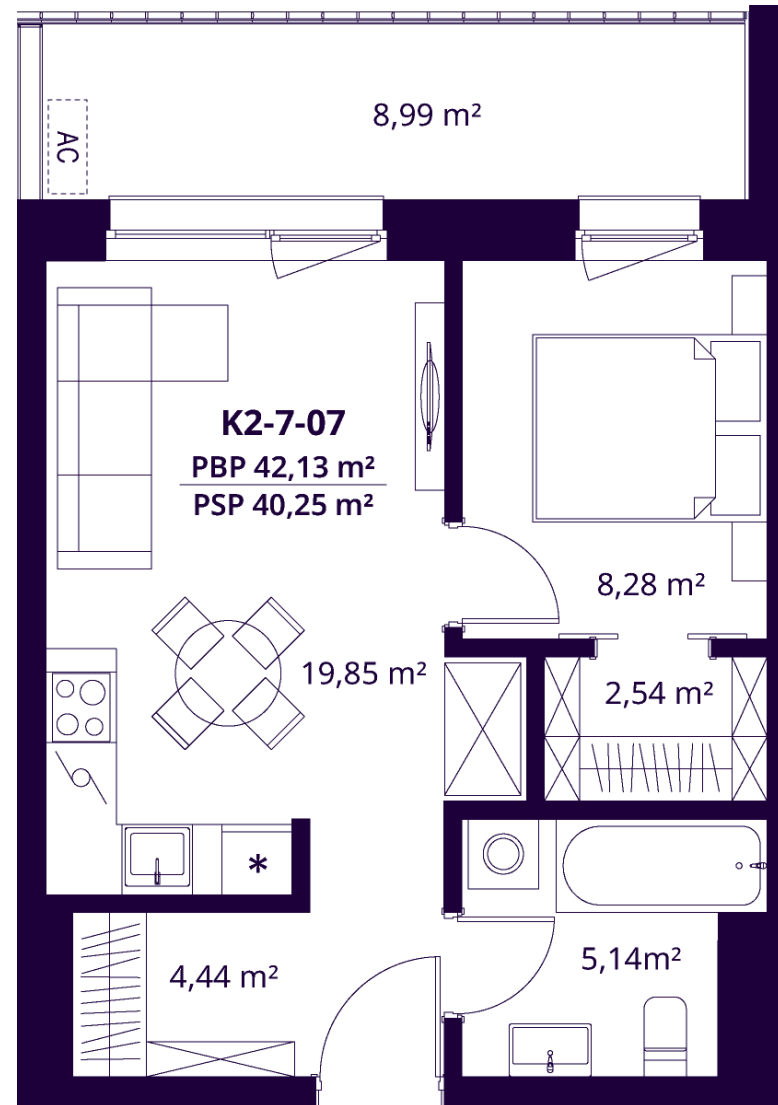

K2-7-07 APARTMENT

Available

FLOOR	7
ROOMS	2
AREA EXCL. PARTITIONS (PBP)	42,13 m ²
AREA INCL. PARTITIONS (PSP)	40,25 m ²
BALKONAS	8,99 m ²
DIRECTION	East

ⓘ The visualisations reflect the vision of the project. The plans are indicative. The apartments are sold without internal partitions.

K2-7-07 APARTMENT

Available

ⓘ The visualisations reflect the vision of the project. The plans are indicative. The apartments are sold without internal partitions.