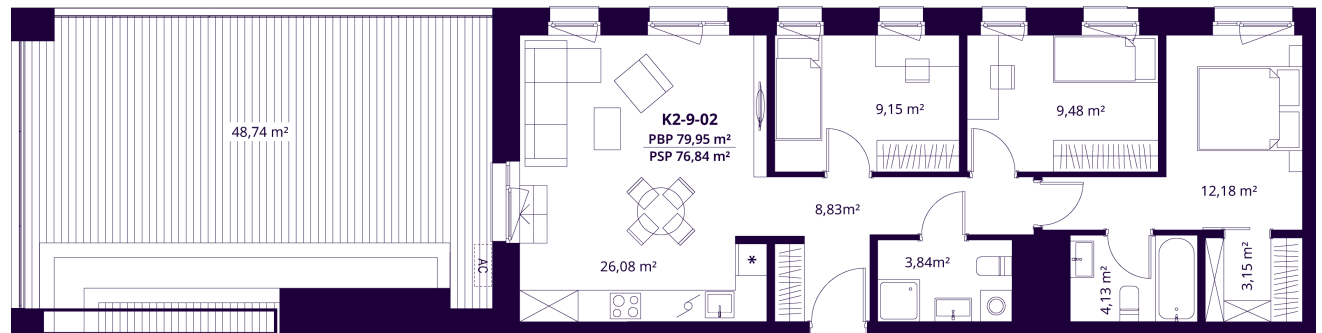

K2-9-02 APARTMENT

Available

FLOOR	9
ROOMS	4
AREA EXCL. PARTITIONS (PBP)	79,95 m ²
AREA INCL. PARTITIONS (PSP)	76,84 m ²
TERASA	48,74 m ²
DIRECTION	Šiaurė

ⓘ The visualisations reflect the vision of the project. The plans are indicative. The apartments are sold without internal partitions.

K2-9-02 APARTMENT

Available

ⓘ The visualisations reflect the vision of the project. The plans are indicative. The apartments are sold without internal partitions.