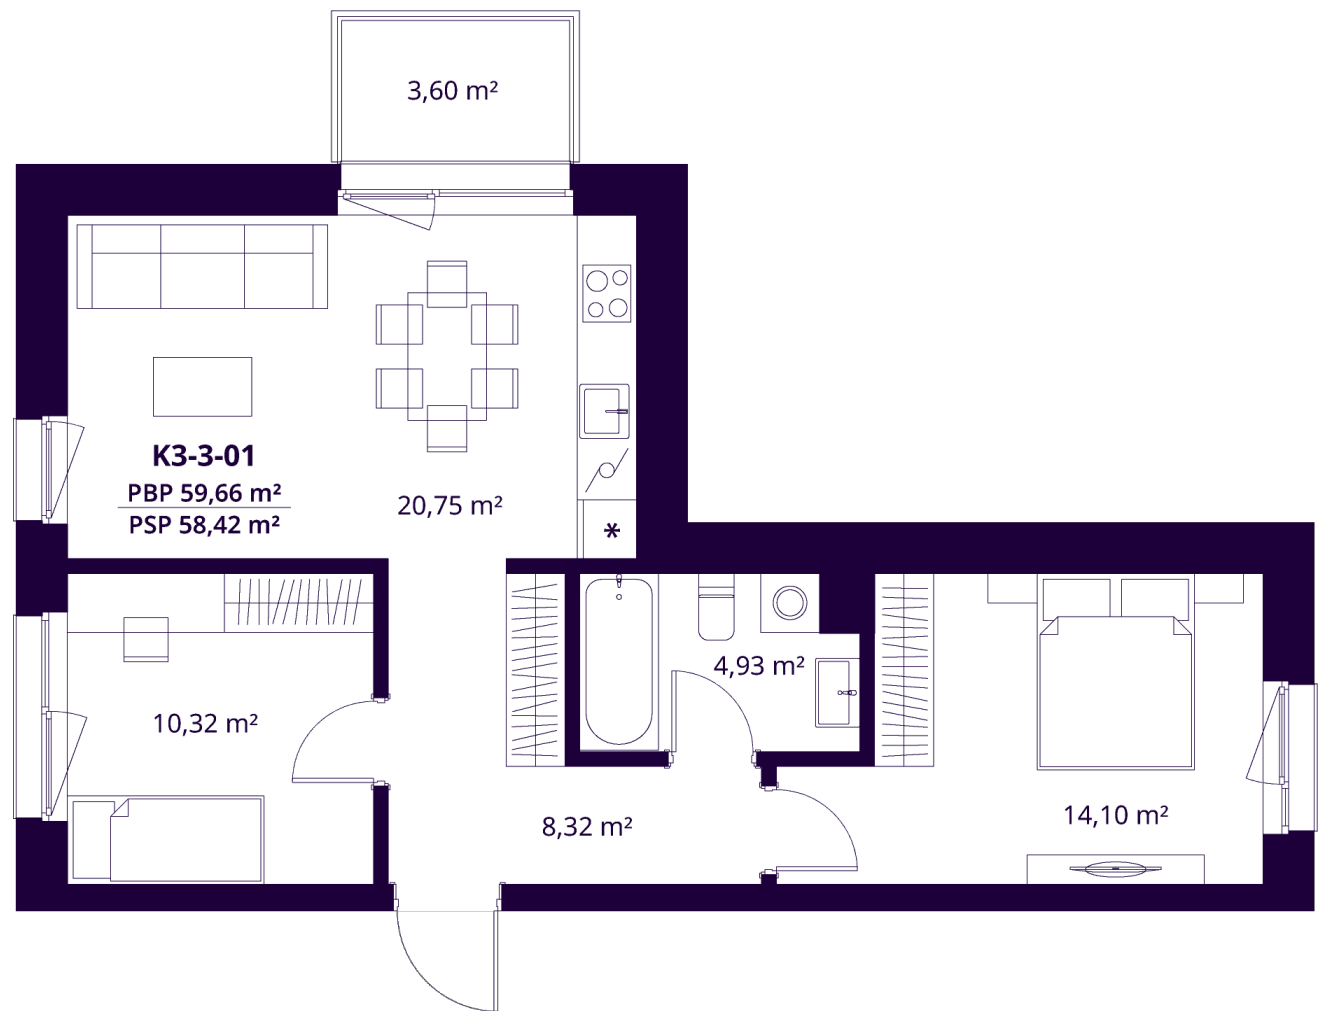

# K3-3-01 APARTMENT

Available

FLOOR	3
ROOMS	3
AREA EXCL. PARTITIONS (PBP)	59,66 m <sup>2</sup>
AREA INCL. PARTITIONS (PSP)	58,42 m <sup>2</sup>
BALKONAS	3,60 m <sup>2</sup>
DIRECTION	Šiaurė

ⓘ The visualisations reflect the vision of the project. The plans are indicative. The apartments are sold without internal partitions.

# K3-3-01 APARTMENT

Available

ⓘ The visualisations reflect the vision of the project. The plans are indicative. The apartments are sold without internal partitions.