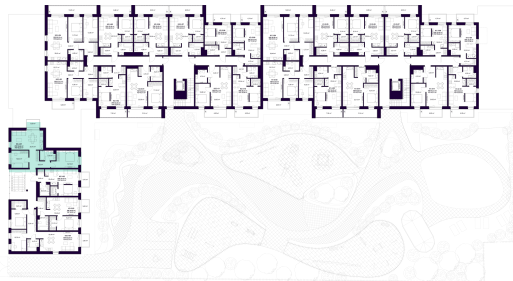

# K3-3-01 APARTMENT

Available

FLOOR	3
ROOMS	3
AREA EXCL. PARTITIONS (PBP)	59,66 m <sup>2</sup>
AREA INCL. PARTITIONS (PSP)	58,42 m <sup>2</sup>
BALKONAS	3,60 m <sup>2</sup>
DIRECTION	Šiaurė

ⓘ The visualisations reflect the vision of the project. The plans are indicative. The apartments are sold without internal partitions.

# K3-3-01 APARTMENT

Available

ⓘ The visualisations reflect the vision of the project. The plans are indicative. The apartments are sold without internal partitions.