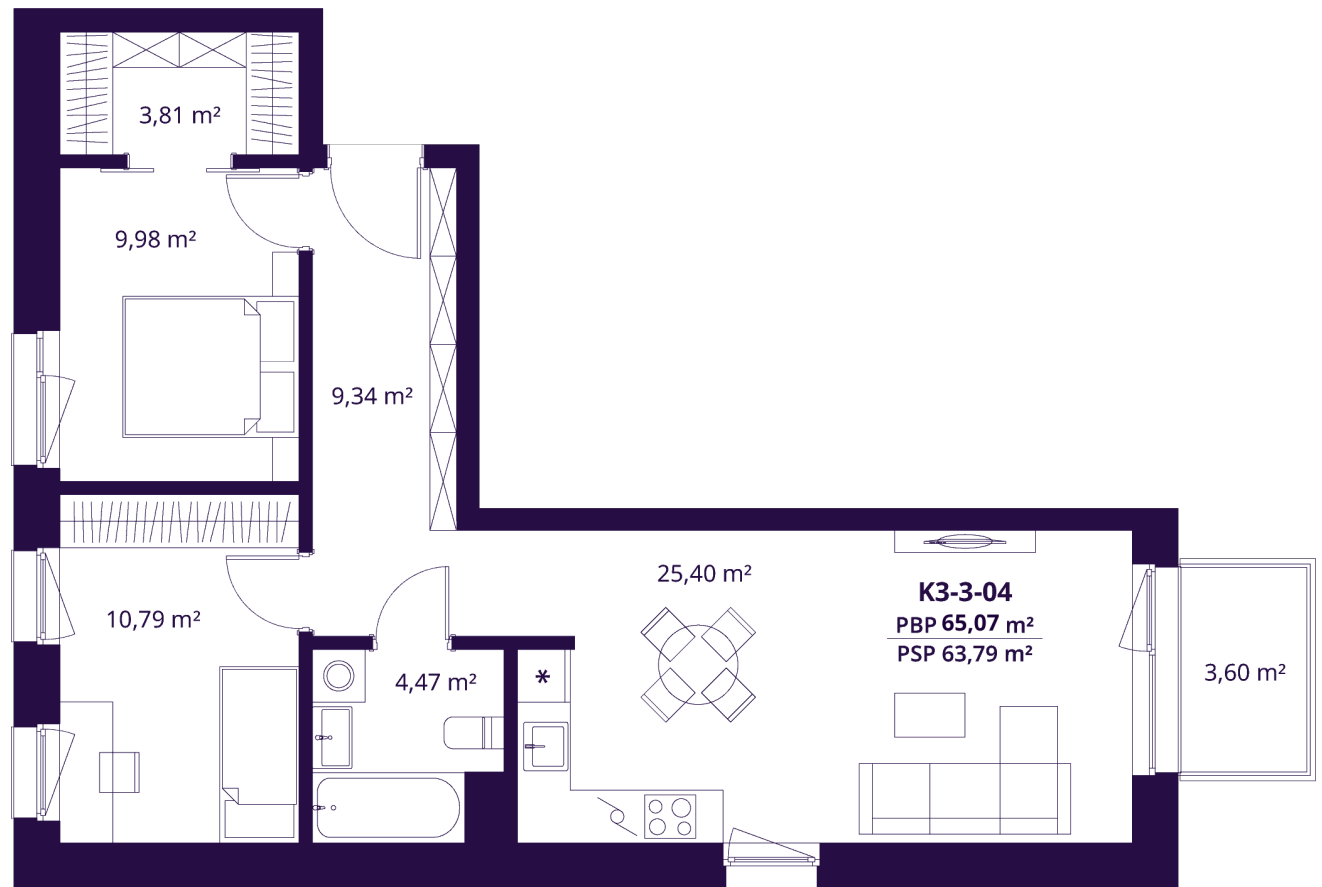

K3-3-04 APARTMENT

Available

FLOOR	3
ROOMS	3
AREA EXCL. PARTITIONS (PBP)	65,07 m ²
AREA INCL. PARTITIONS (PSP)	63,79 m ²
BALKONAS	3,60 m ²
DIRECTION	South

ⓘ The visualisations reflect the vision of the project. The plans are indicative. The apartments are sold without internal partitions.

K3-3-04 APARTMENT

Available

ⓘ The visualisations reflect the vision of the project. The plans are indicative. The apartments are sold without internal partitions.