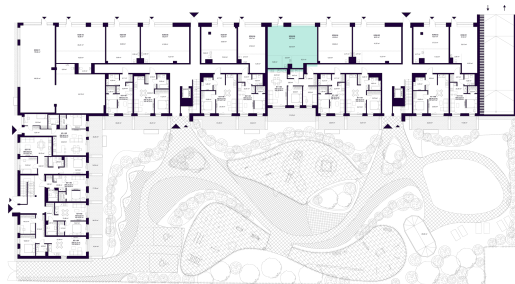

KOM-05

COMMERCIAL

Available

FLOOR 1

AREA EXCL. PARTITIONS (PBP) 69,27 m²

DIRECTION East

ⓘ The visualisations reflect the vision of the project. The plans are indicative. The apartments are sold without internal partitions.

KOM-05

COMMERCIAL

Available

ⓘ The visualisations reflect the vision of the project. The plans are indicative.
The apartments are sold without internal partitions.
