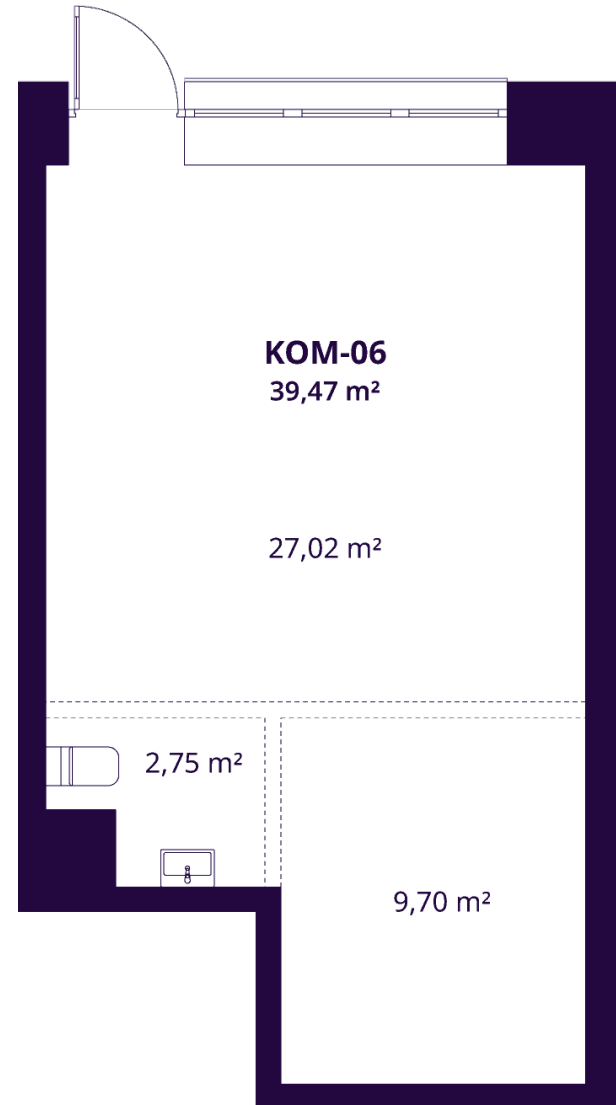

# KOM-06

COMMERCIAL

Available

FLOOR 1

AREA EXCL. PARTITIONS (PBP) 39,47 m<sup>2</sup>

DIRECTION East

ⓘ The visualisations reflect the vision of the project. The plans are indicative. The apartments are sold without internal partitions.

# KOM-06

COMMERCIAL

Available

---

ⓘ The visualisations reflect the vision of the project. The plans are indicative.  
The apartments are sold without internal partitions.

---