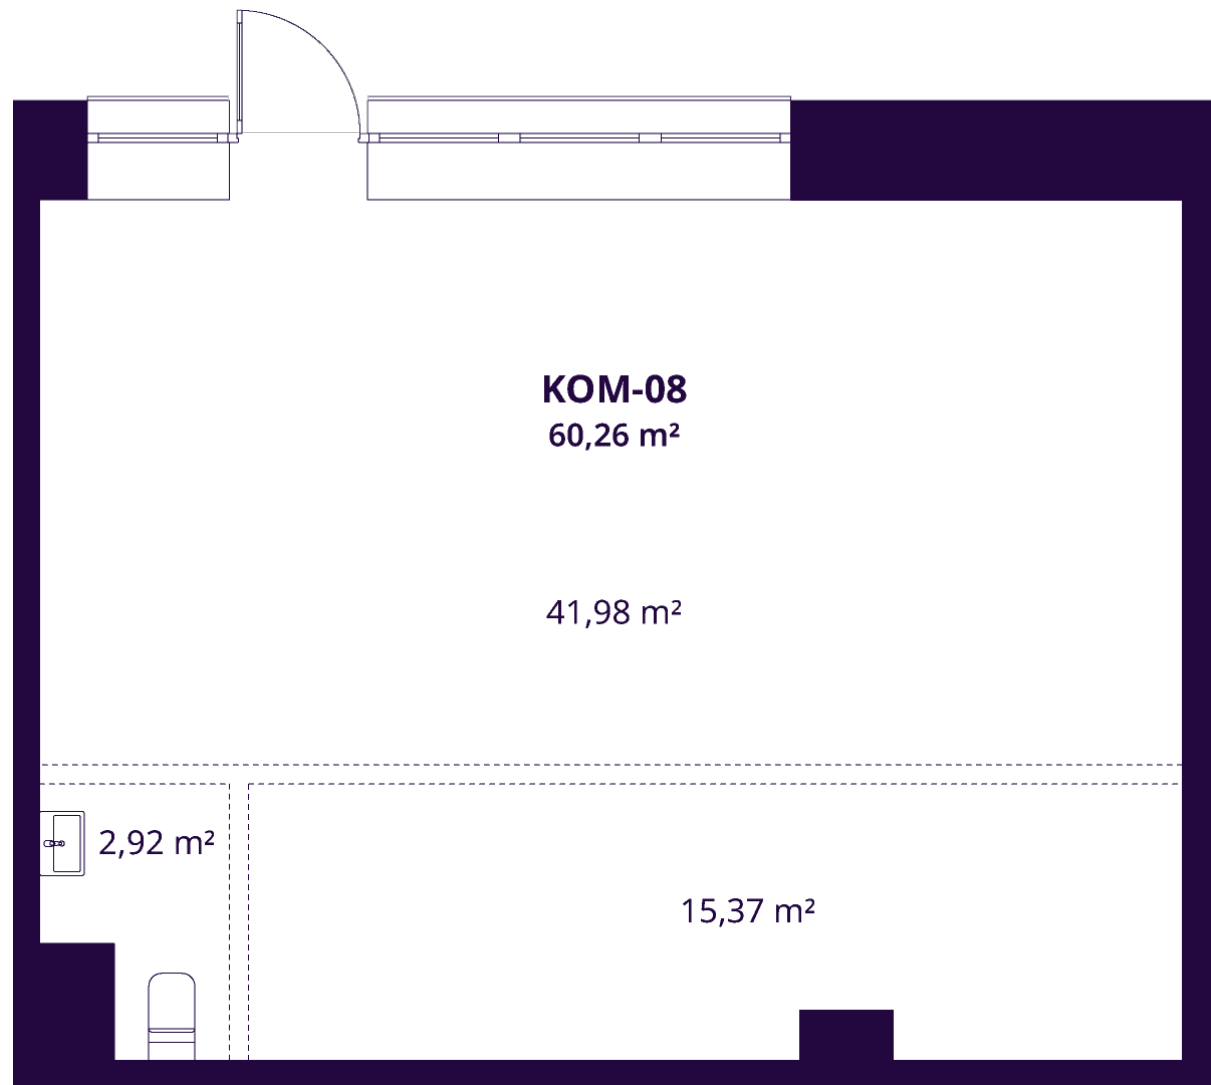

# KOM-08

COMMERCIAL

Available

FLOOR 1

AREA EXCL. PARTITIONS (PBP) 60,26 m<sup>2</sup>

DIRECTION East

ⓘ The visualisations reflect the vision of the project. The plans are indicative. The apartments are sold without internal partitions.

# KOM-08

COMMERCIAL

Available

ⓘ The visualisations reflect the vision of the project. The plans are indicative.  
The apartments are sold without internal partitions.