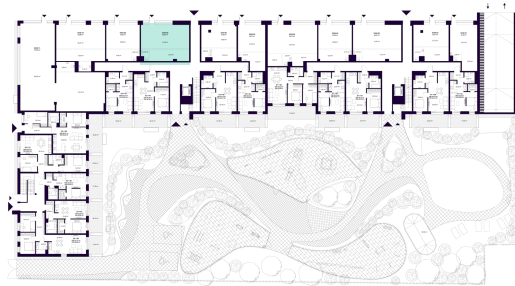

# KOM-08

COMMERCIAL

Available

FLOOR 1

AREA EXCL. PARTITIONS (PBP) 60,26 m<sup>2</sup>

DIRECTION East

ⓘ The visualisations reflect the vision of the project. The plans are indicative. The apartments are sold without internal partitions.

# KOM-08

COMMERCIAL

Available

ⓘ The visualisations reflect the vision of the project. The plans are indicative.  
The apartments are sold without internal partitions.