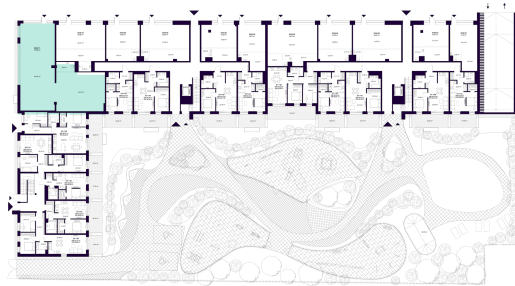

# KOM-11

COMMERCIAL

Available

FLOOR 1

AREA EXCL. PARTITIONS (PBP) 178,30 m<sup>2</sup>

DIRECTION East

ⓘ The visualisations reflect the vision of the project. The plans are indicative. The apartments are sold without internal partitions.

# KOM-11

COMMERCIAL

Available

ⓘ The visualisations reflect the vision of the project. The plans are indicative.  
The apartments are sold without internal partitions.