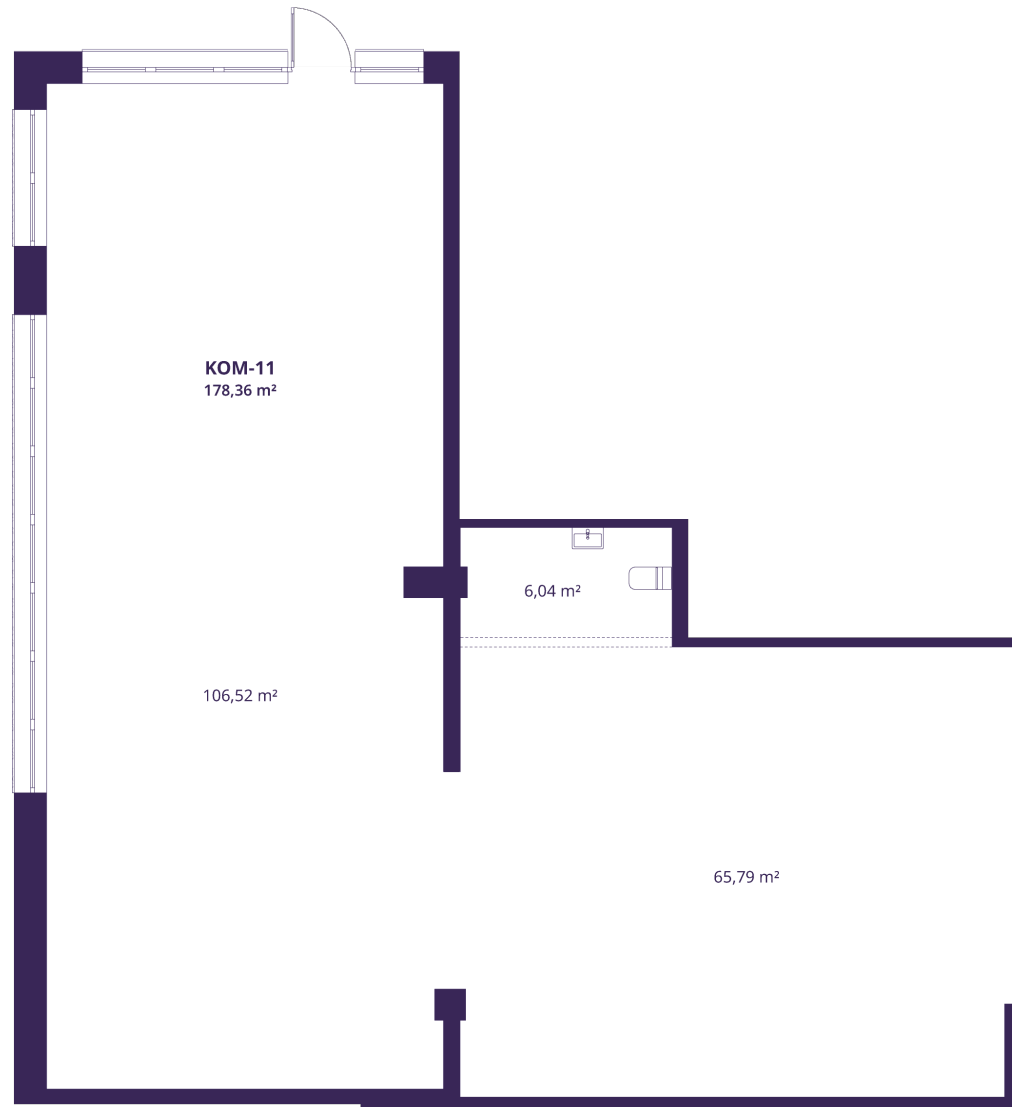

KOM-11

COMMERCIAL

Available

FLOOR 1
AREA EXCL. PARTITIONS (PBP) 178,30 m²
DIRECTION East

ⓘ The visualisations reflect the vision of the project. The plans are indicative. The apartments are sold without internal partitions.

KOM-11

COMMERCIAL

Available

ⓘ The visualisations reflect the vision of the project. The plans are indicative.
The apartments are sold without internal partitions.