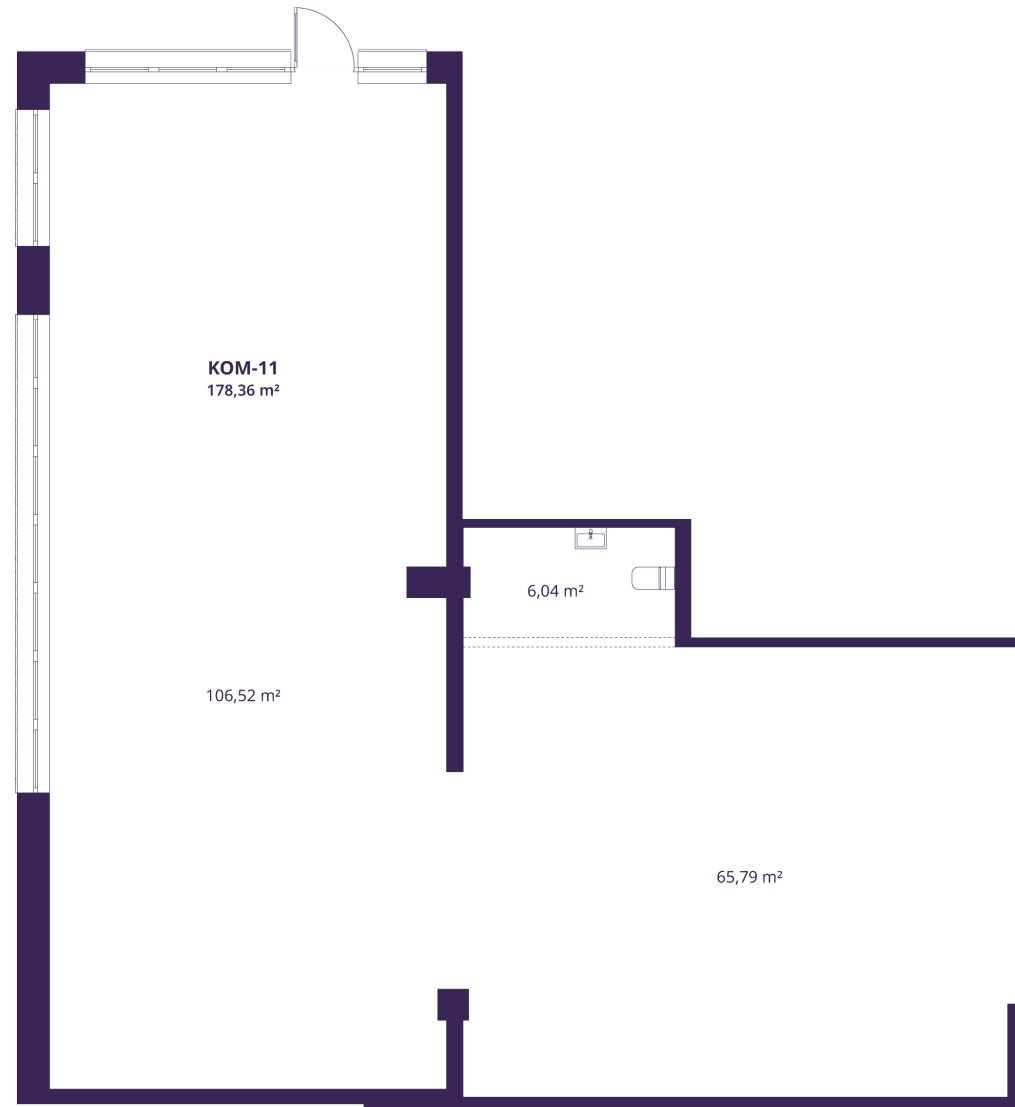

KOM-11

COMMERCIAL

Available

FLOOR 1
AREA EXCL. PARTITIONS (PBP) 178,30 m²
DIRECTION East

ⓘ The visualisations reflect the vision of the project. The plans are indicative. The apartments are sold without internal partitions.

KOM-11

COMMERCIAL

Available

ⓘ The visualisations reflect the vision of the project. The plans are indicative.
The apartments are sold without internal partitions.