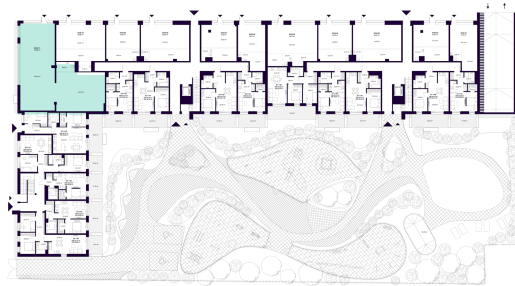

KOM-11

COMMERCIAL

Available

FLOOR 1
AREA EXCL. PARTITIONS (PBP) 178,30 m²
DIRECTION East

ⓘ The visualisations reflect the vision of the project. The plans are indicative. The apartments are sold without internal partitions.

KOM-11

COMMERCIAL

Available

ⓘ The visualisations reflect the vision of the project. The plans are indicative.
The apartments are sold without internal partitions.