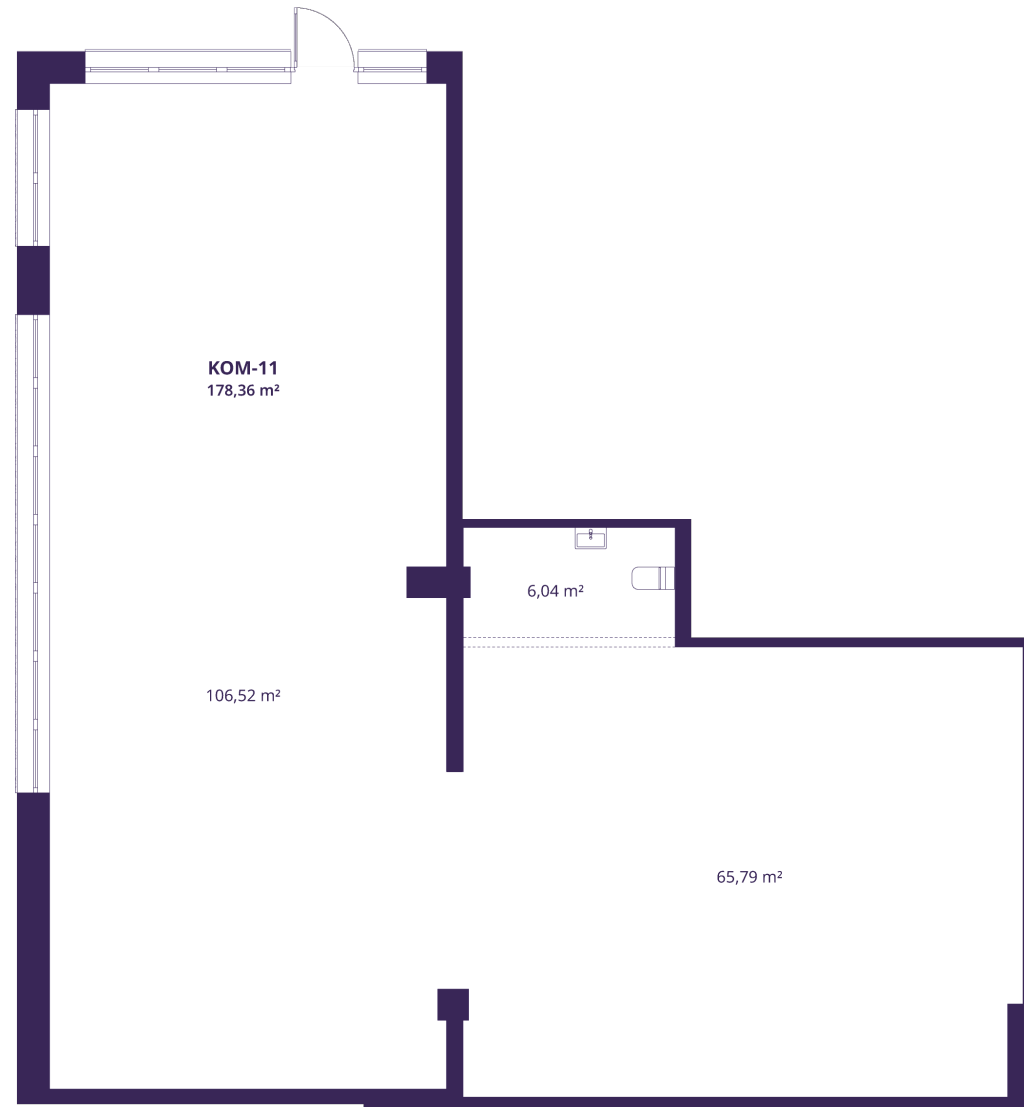

# KOM-11

COMMERCIAL

Available

FLOOR 1

AREA EXCL. PARTITIONS (PBP) 178,30 m<sup>2</sup>

DIRECTION East

ⓘ The visualisations reflect the vision of the project. The plans are indicative. The apartments are sold without internal partitions.

# KOM-11

COMMERCIAL

Available

ⓘ The visualisations reflect the vision of the project. The plans are indicative.  
The apartments are sold without internal partitions.