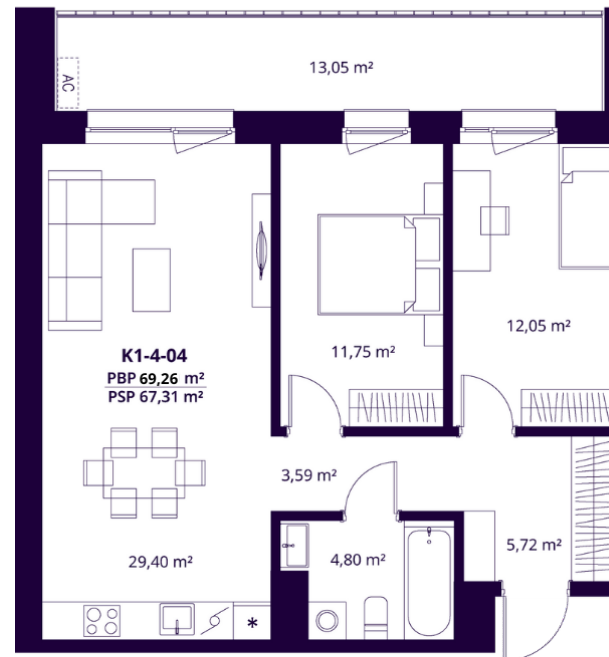

# K1-4-04 APARTMENT

Available

FLOOR	4
ROOMS	3
AREA EXCL. PARTITIONS (PBP)	69,26 m <sup>2</sup>
AREA INCL. PARTITIONS (PSP)	67,31 m <sup>2</sup>
BALKONAS	13,00 m <sup>2</sup>
DIRECTION	East

ⓘ The visualisations reflect the vision of the project. The plans are indicative. The apartments are sold without internal partitions.

# K1-4-04 APARTMENT

Available

ⓘ The visualisations reflect the vision of the project. The plans are indicative. The apartments are sold without internal partitions.