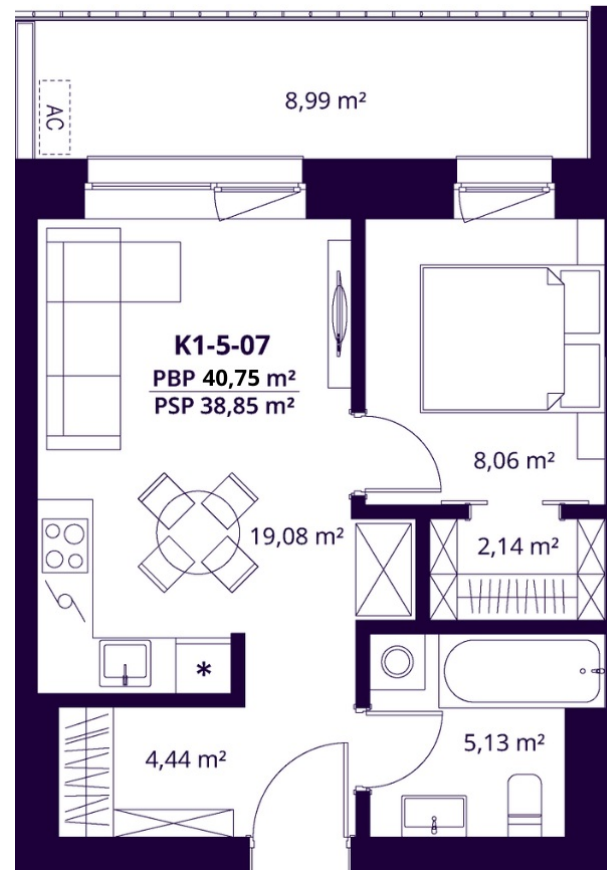

K1-5-07 APARTMENT

Sold

FLOOR	5
ROOMS	2
AREA EXCL. PARTITIONS (PBP)	40,75 m ²
AREA INCL. PARTITIONS (PSP)	38,85 m ²
BALKONAS	8,99 m ²
DIRECTION	East

ⓘ The visualisations reflect the vision of the project. The plans are indicative. The apartments are sold without internal partitions.

K1-5-07 APARTMENT

Sold

ⓘ The visualisations reflect the vision of the project. The plans are indicative. The apartments are sold without internal partitions.