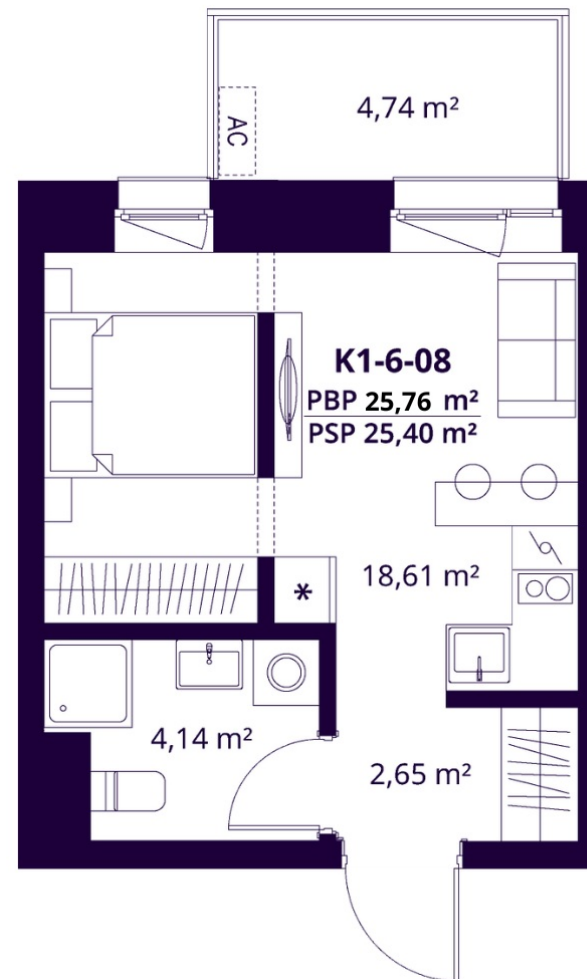

K1-6-08 APARTMENT

Sold

FLOOR	6
ROOMS	1,5
AREA EXCL. PARTITIONS (PBP)	25,76 m ²
AREA INCL. PARTITIONS (PSP)	25,40 m ²
BALKONAS	4,74 m ²
DIRECTION	East

ⓘ The visualisations reflect the vision of the project. The plans are indicative. The apartments are sold without internal partitions.

K1-6-08 APARTMENT

Sold

ⓘ The visualisations reflect the vision of the project. The plans are indicative. The apartments are sold without internal partitions.