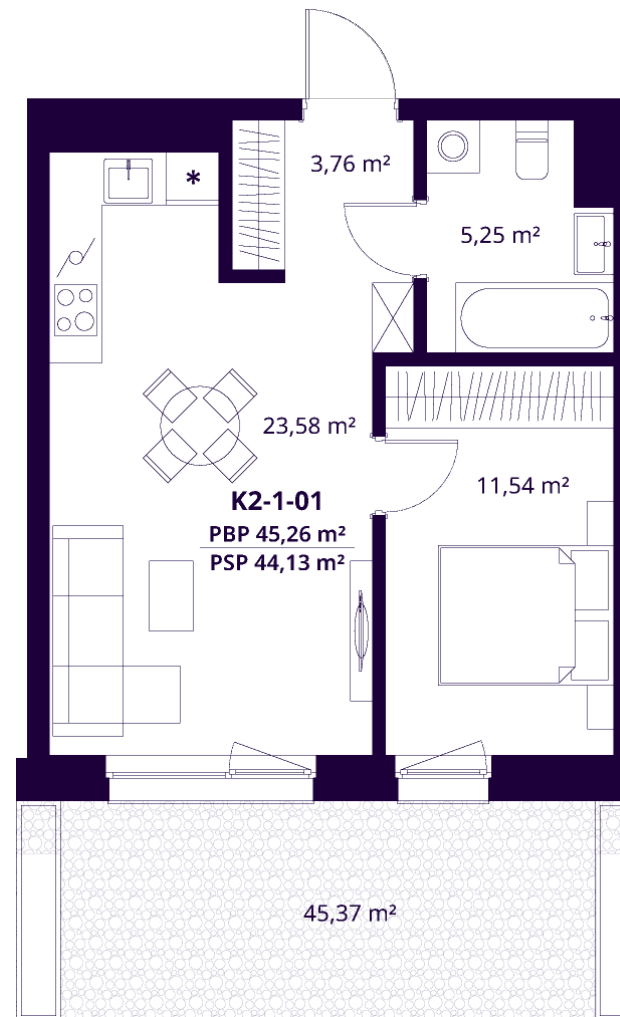

K2-1-01 APARTMENT

Available

FLOOR	1
ROOMS	2
AREA EXCL. PARTITIONS (PBP)	45,26 m ²
AREA INCL. PARTITIONS (PSP)	44,13 m ²
TERASA	45,37 m ²
DIRECTION	West

ⓘ The visualisations reflect the vision of the project. The plans are indicative. The apartments are sold without internal partitions.

K2-1-01 APARTMENT

Available

ⓘ The visualisations reflect the vision of the project. The plans are indicative. The apartments are sold without internal partitions.