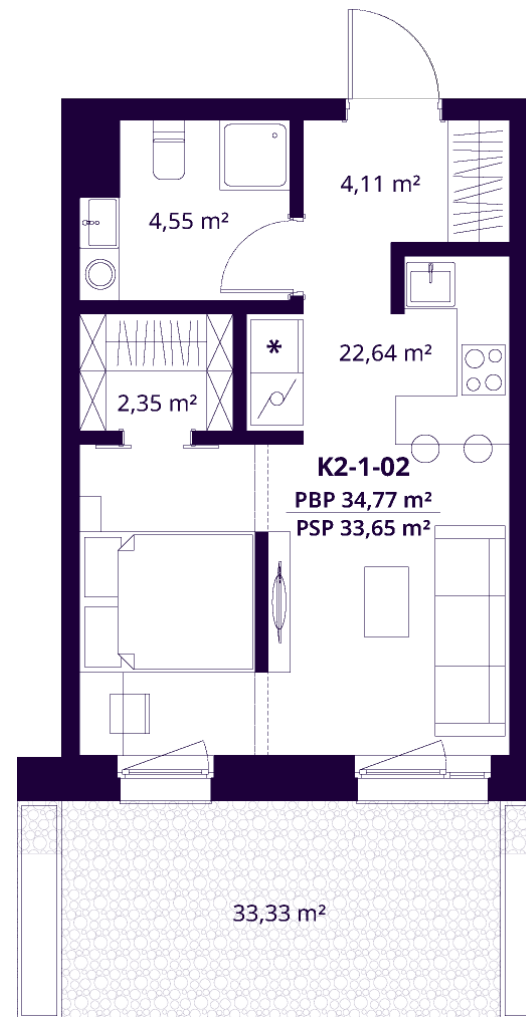

K2-1-02 APARTMENT

Available

FLOOR	1
ROOMS	1,5
AREA EXCL. PARTITIONS (PBP)	34,77 m ²
AREA INCL. PARTITIONS (PSP)	33,65 m ²
TERASA	31,33 m ²
DIRECTION	West

ⓘ The visualisations reflect the vision of the project. The plans are indicative. The apartments are sold without internal partitions.

K2-1-02 APARTMENT

Available

ⓘ The visualisations reflect the vision of the project. The plans are indicative. The apartments are sold without internal partitions.