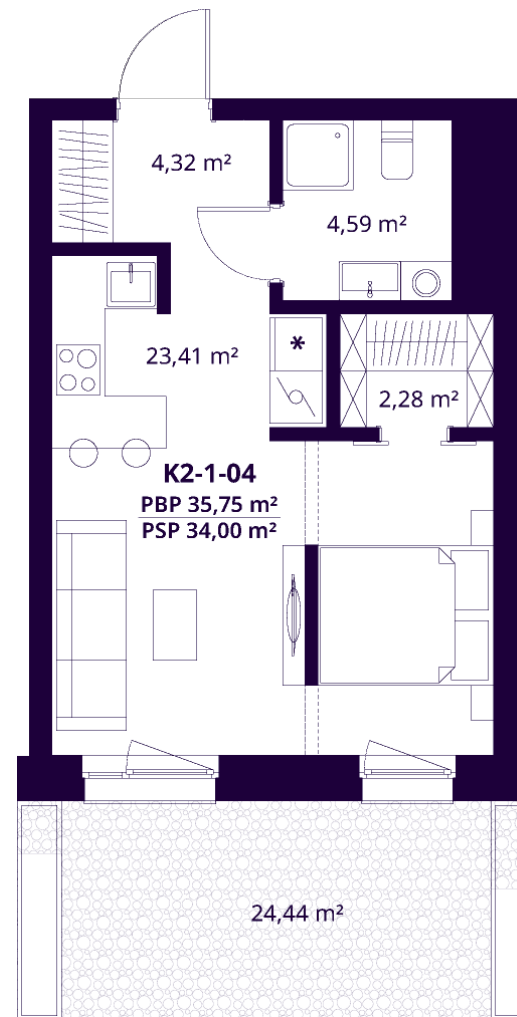

K2-1-04 APARTMENT

Available

FLOOR	1
ROOMS	1,5
AREA EXCL. PARTITIONS (PBP)	35,75 m ²
AREA INCL. PARTITIONS (PSP)	34,00 m ²
TERASA	24,44 m ²
DIRECTION	West

ⓘ The visualisations reflect the vision of the project. The plans are indicative. The apartments are sold without internal partitions.

K2-1-04 APARTMENT

Available

ⓘ The visualisations reflect the vision of the project. The plans are indicative. The apartments are sold without internal partitions.