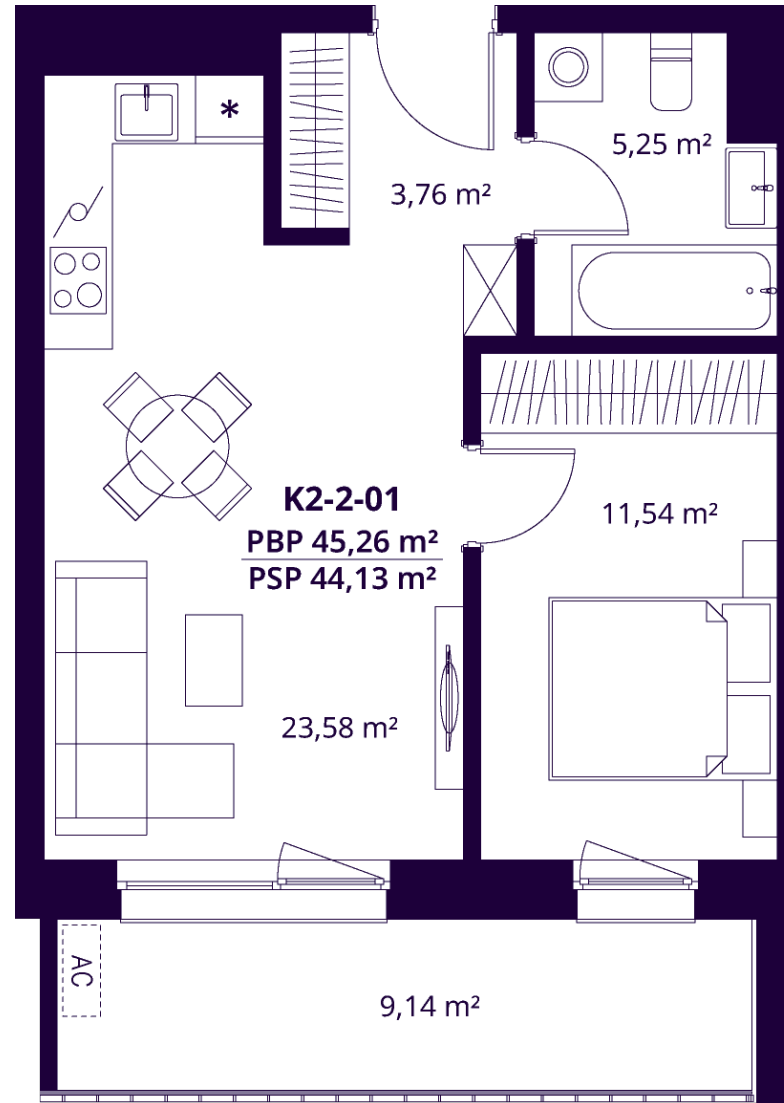

K2-2-01 APARTMENT

Available

FLOOR	2
ROOMS	2
AREA EXCL. PARTITIONS (PBP)	45,26 m ²
AREA INCL. PARTITIONS (PSP)	44,13 m ²
BALKONAS	9,14 m ²
DIRECTION	West

ⓘ The visualisations reflect the vision of the project. The plans are indicative. The apartments are sold without internal partitions.

K2-2-01 APARTMENT

Available

ⓘ The visualisations reflect the vision of the project. The plans are indicative. The apartments are sold without internal partitions.