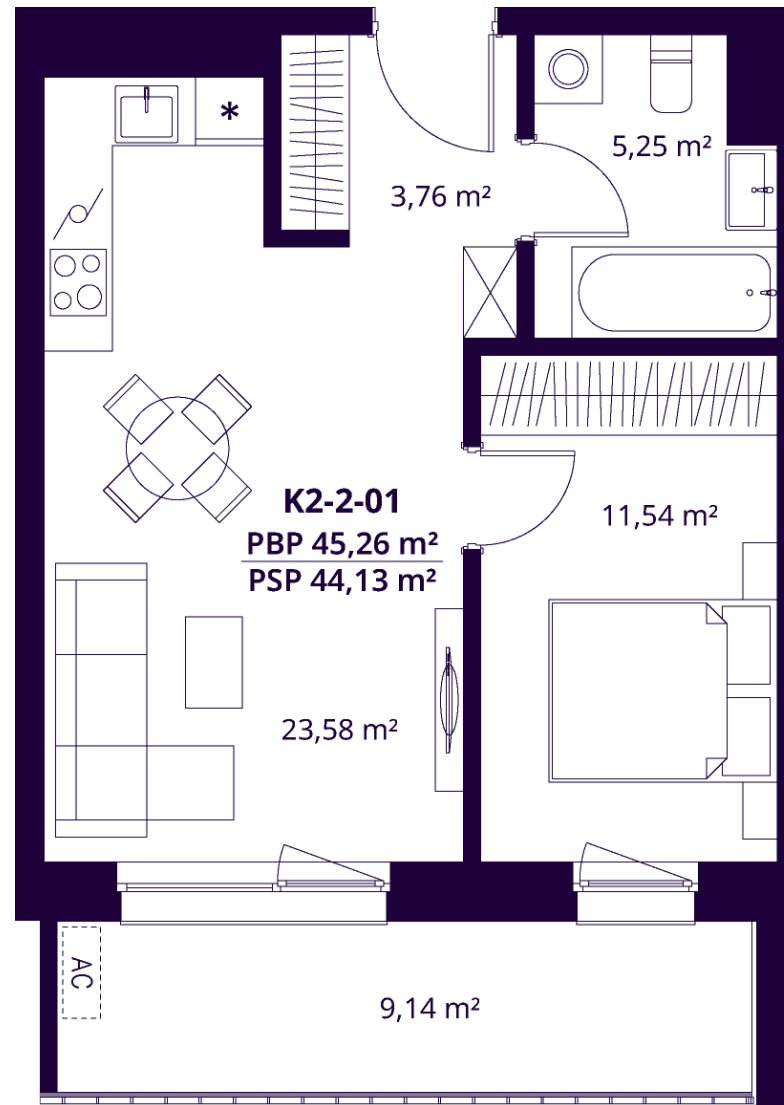

K2-2-01 APARTMENT

Available

FLOOR	2
ROOMS	2
AREA EXCL. PARTITIONS (PBP)	45,26 m ²
AREA INCL. PARTITIONS (PSP)	44,13 m ²
BALKONAS	9,14 m ²
DIRECTION	West

ⓘ The visualisations reflect the vision of the project. The plans are indicative. The apartments are sold without internal partitions.

K2-2-01 APARTMENT

Available

ⓘ The visualisations reflect the vision of the project. The plans are indicative. The apartments are sold without internal partitions.