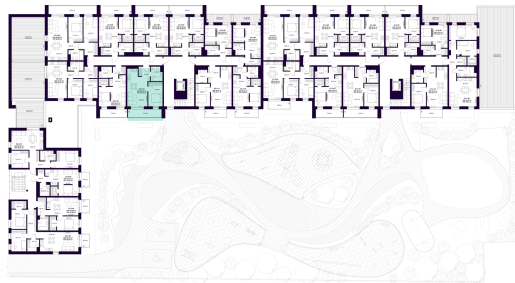

K2-2-01 APARTMENT

Available

FLOOR	2
ROOMS	2
AREA EXCL. PARTITIONS (PBP)	45,26 m ²
AREA INCL. PARTITIONS (PSP)	44,13 m ²
BALKONAS	9,14 m ²
DIRECTION	West

ⓘ The visualisations reflect the vision of the project. The plans are indicative. The apartments are sold without internal partitions.

K2-2-01 APARTMENT

Available

ⓘ The visualisations reflect the vision of the project. The plans are indicative. The apartments are sold without internal partitions.