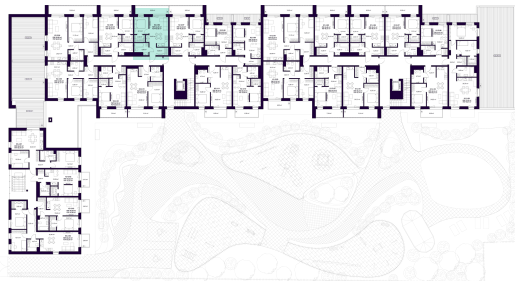

K2-2-06 APARTMENT

Available

FLOOR	2
ROOMS	2
AREA EXCL. PARTITIONS (PBP)	42,39 m ²
AREA INCL. PARTITIONS (PSP)	40,48 m ²
BALKONAS	8,93 m ²
DIRECTION	East

ⓘ The visualisations reflect the vision of the project. The plans are indicative. The apartments are sold without internal partitions.

K2-2-06 APARTMENT

Available

ⓘ The visualisations reflect the vision of the project. The plans are indicative. The apartments are sold without internal partitions.