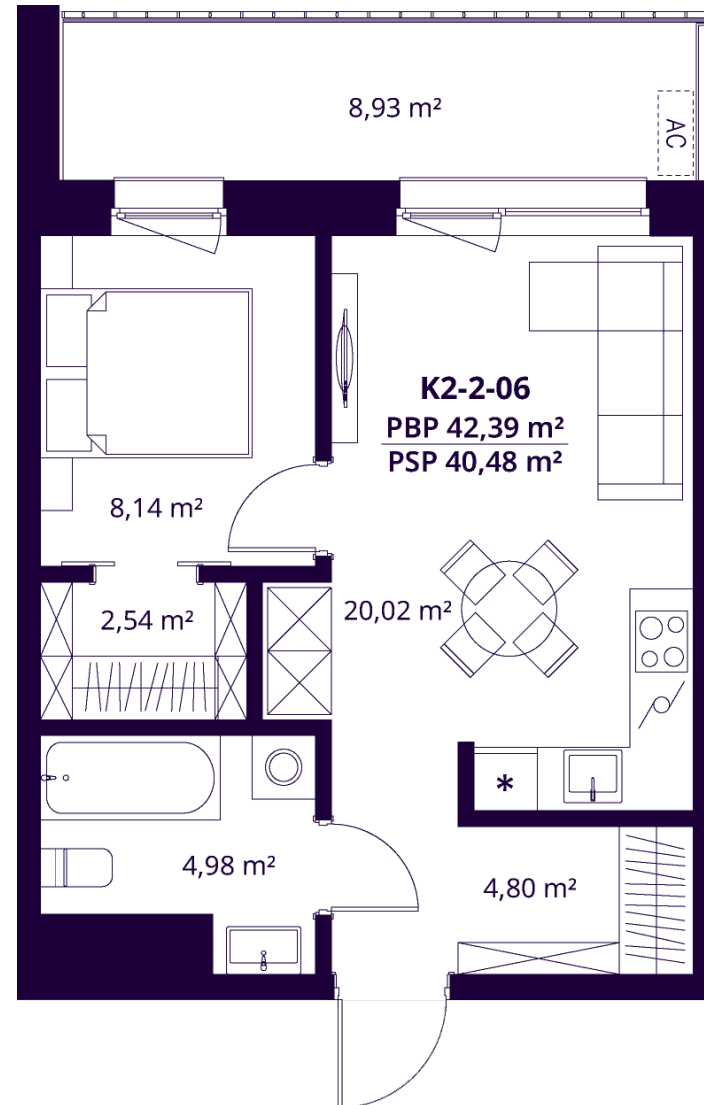

K2-2-06 APARTMENT

Available

FLOOR	2
ROOMS	2
AREA EXCL. PARTITIONS (PBP)	42,39 m ²
AREA INCL. PARTITIONS (PSP)	40,48 m ²
BALKONAS	8,93 m ²
DIRECTION	East

ⓘ The visualisations reflect the vision of the project. The plans are indicative. The apartments are sold without internal partitions.

K2-2-06 APARTMENT

Available

ⓘ The visualisations reflect the vision of the project. The plans are indicative. The apartments are sold without internal partitions.